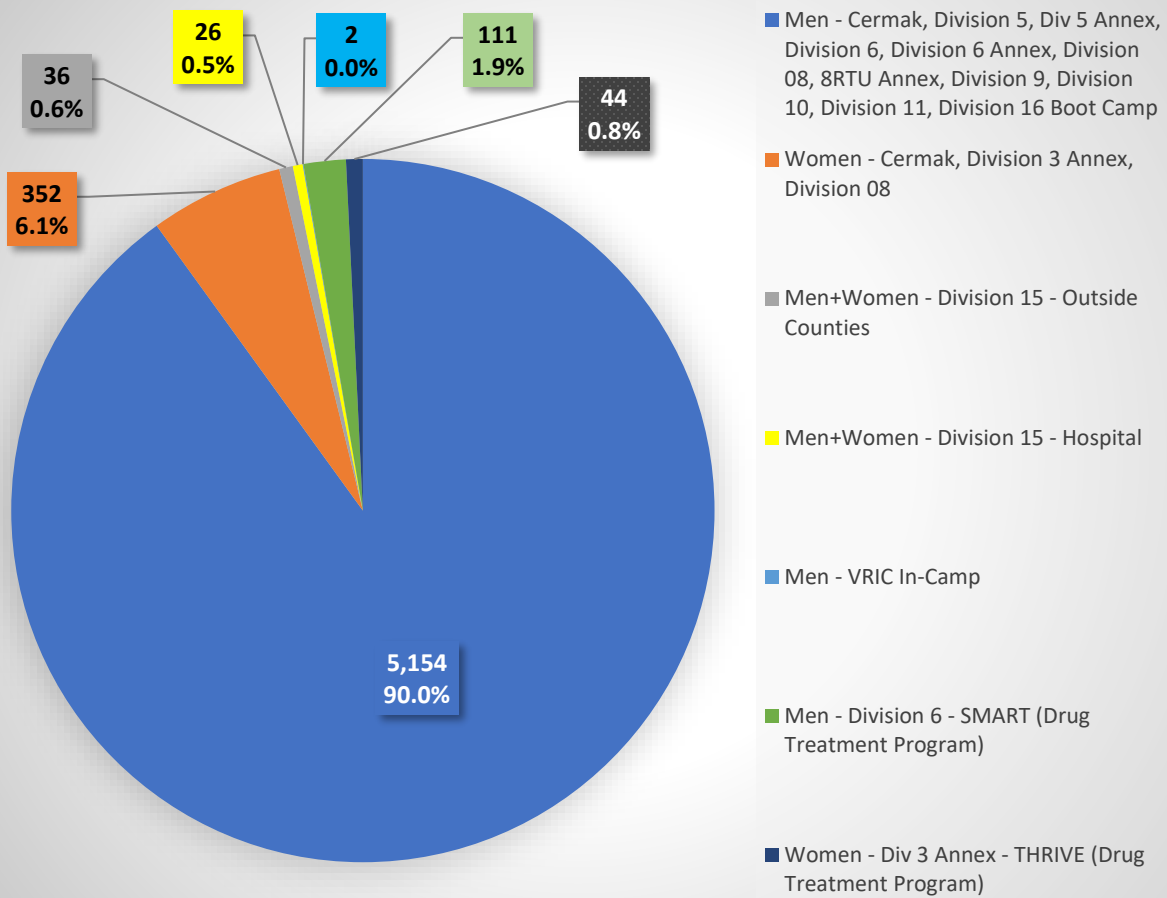

# Sheriff's Daily Report

## 4/18/2026

Under the Custody of the Sheriff	
Total Male and Female	5,997
Jail Population	5,725
Community Corrections	272

### Jail Population - Behind the Walls

## CCSO Population Demographics