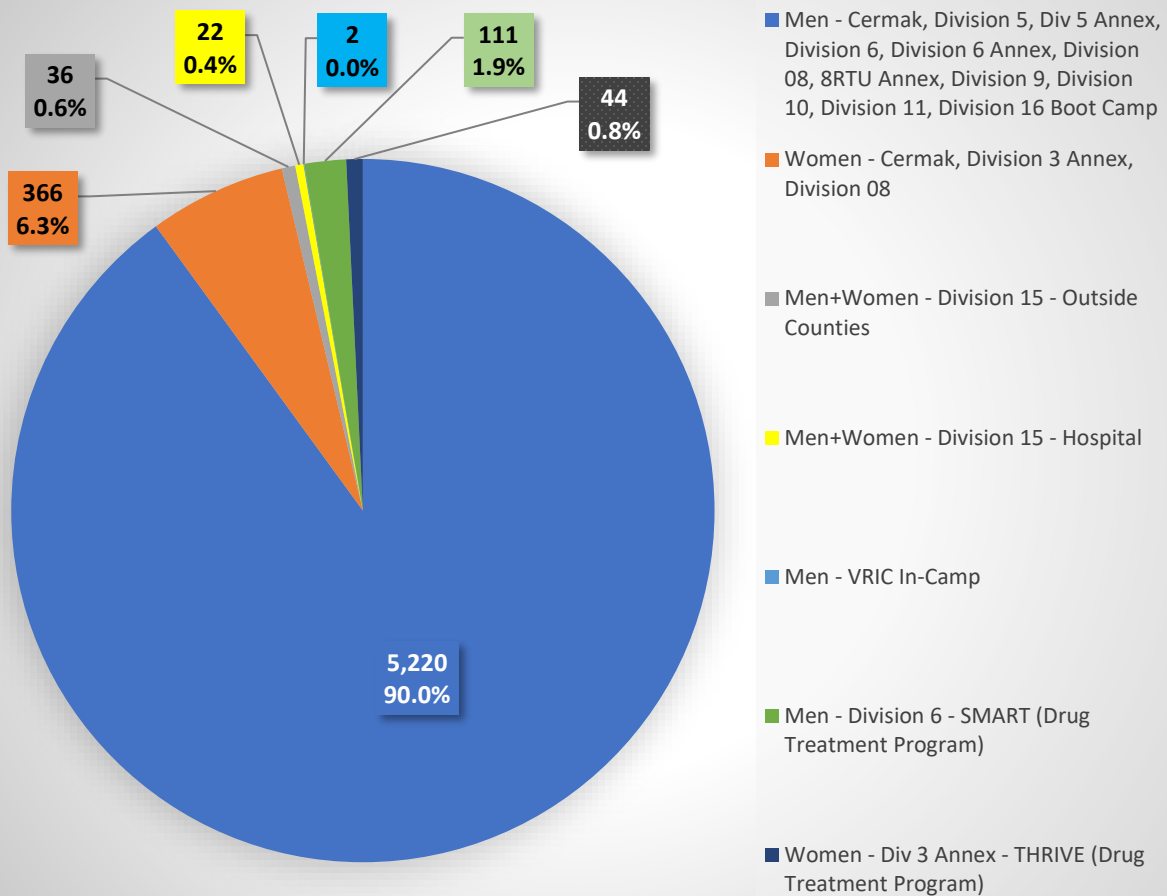

# Sheriff's Daily Report

## 4/19/2026

Under the Custody of the Sheriff	
Total Male and Female	<b>6,074</b>
Jail Population	5,801
Community Corrections	273

### Jail Population - Behind the Walls