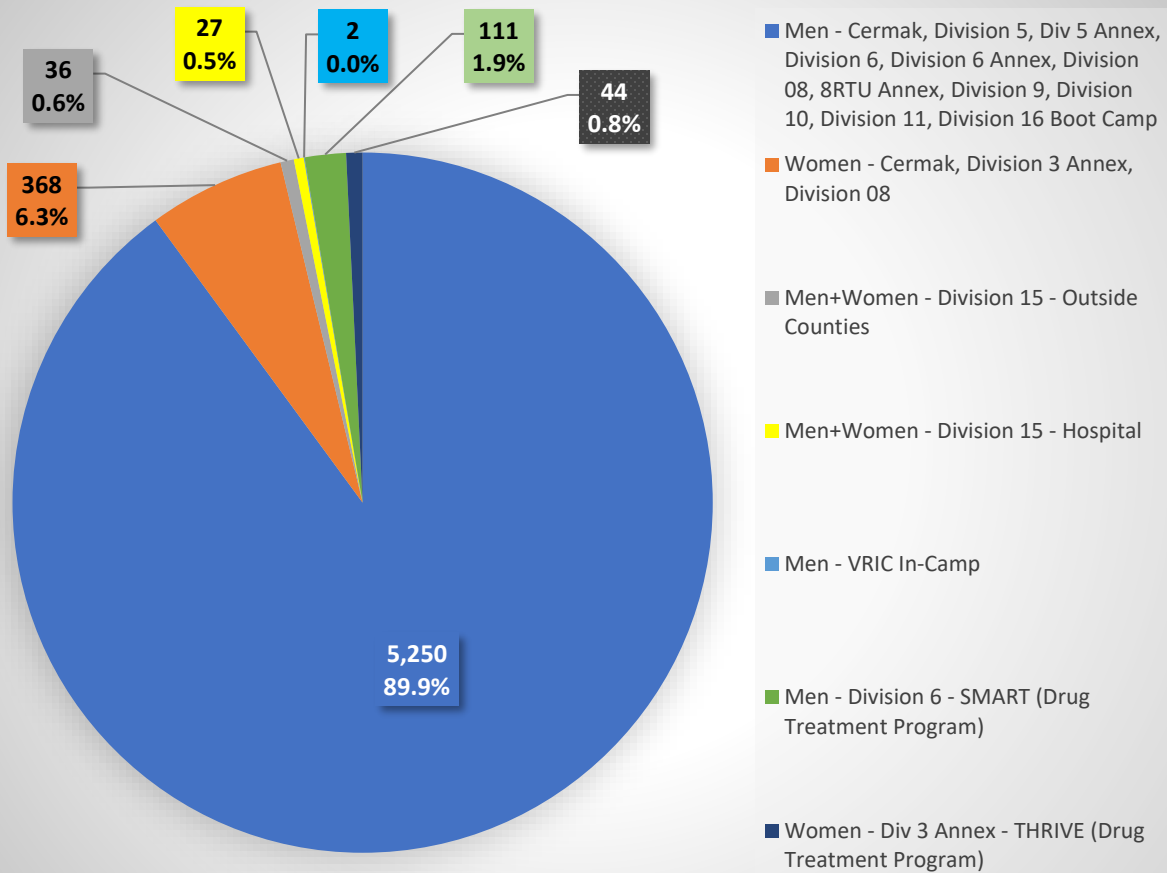

Sheriff's Daily Report

4/20/2026

Under the Custody of the Sheriff	
Total Male and Female	6,111
Jail Population	5,838
Community Corrections	273

Jail Population - Behind the Walls

Sheriff's Daily Report

4/20/2026

CCSO Population Demographics