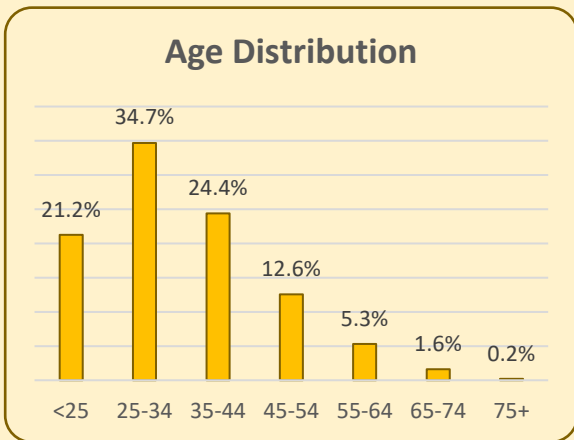

CCSO Population Demographics

In Confinement