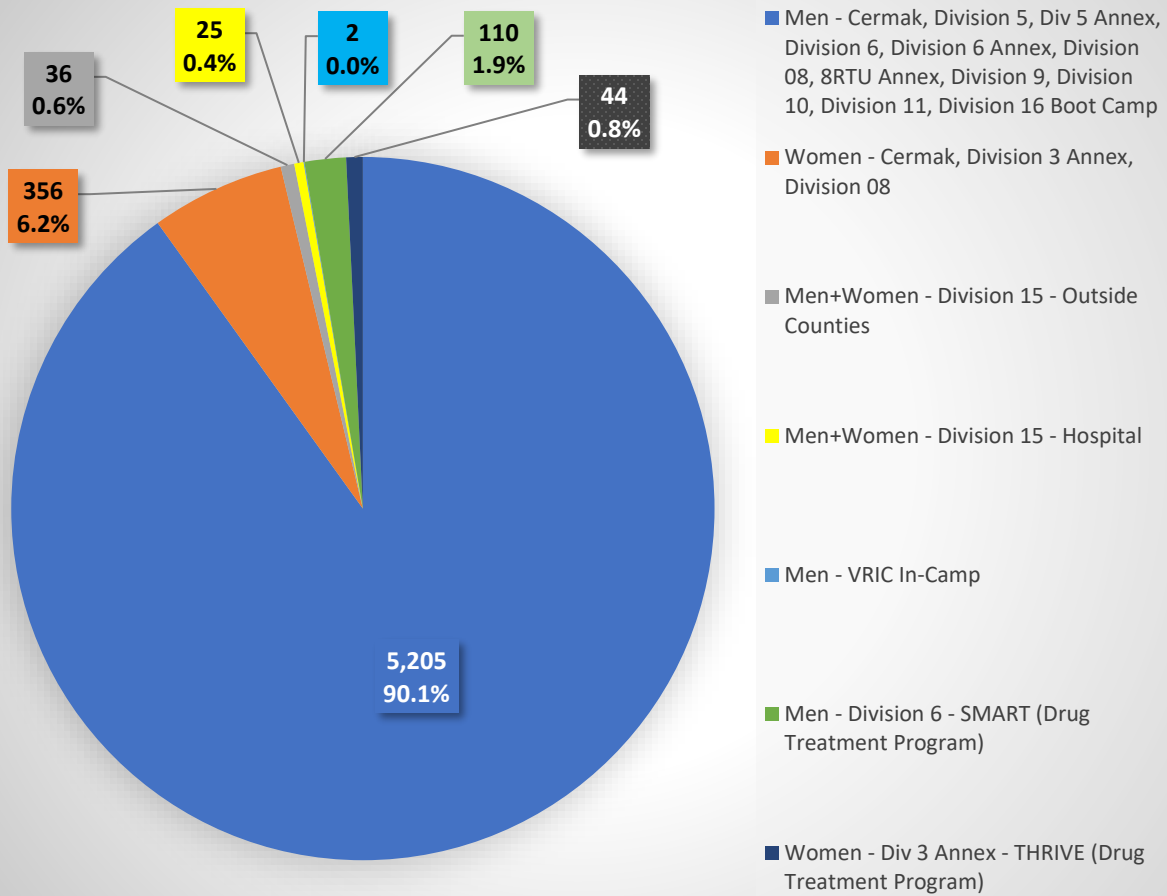

# Sheriff's Daily Report

## 4/21/2026

Under the Custody of the Sheriff	
Total Male and Female	6,049
Jail Population	5,778
Community Corrections	271

### Jail Population - Behind the Walls