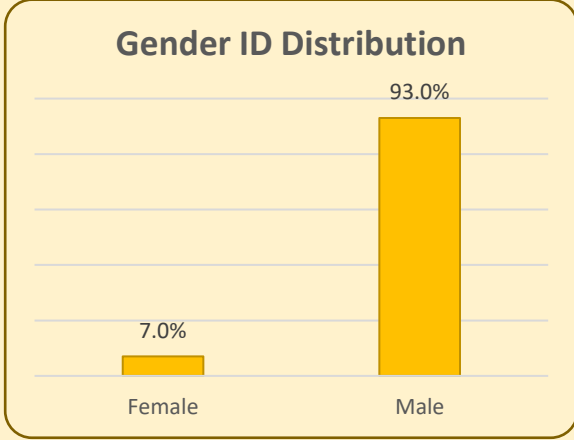

CCSO Population Demographics

In Confinement