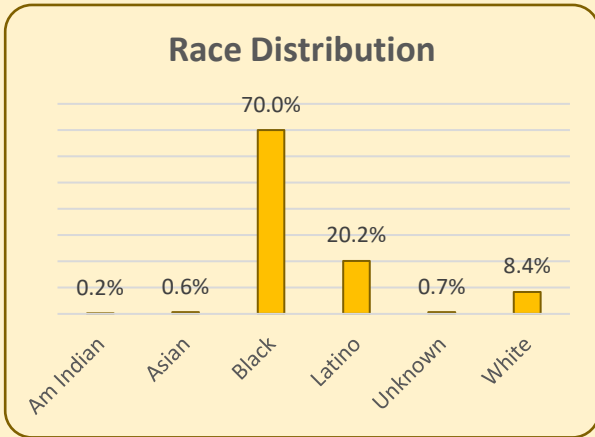

CCSO Population Demographics

In Confinement