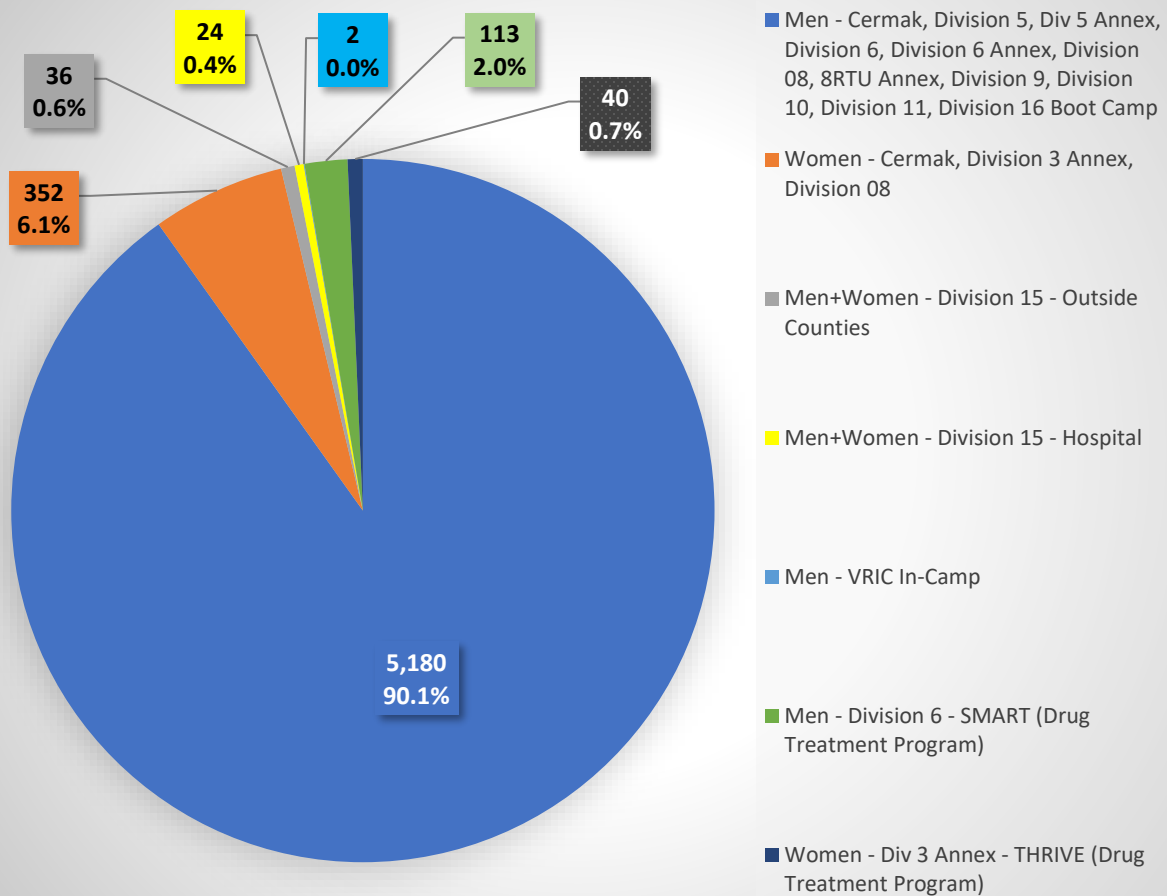

# Sheriff's Daily Report

4/22/2026

Under the Custody of the Sheriff	
Total Male and Female	6,015
Jail Population	5,747
Community Corrections	268

## Jail Population - Behind the Walls