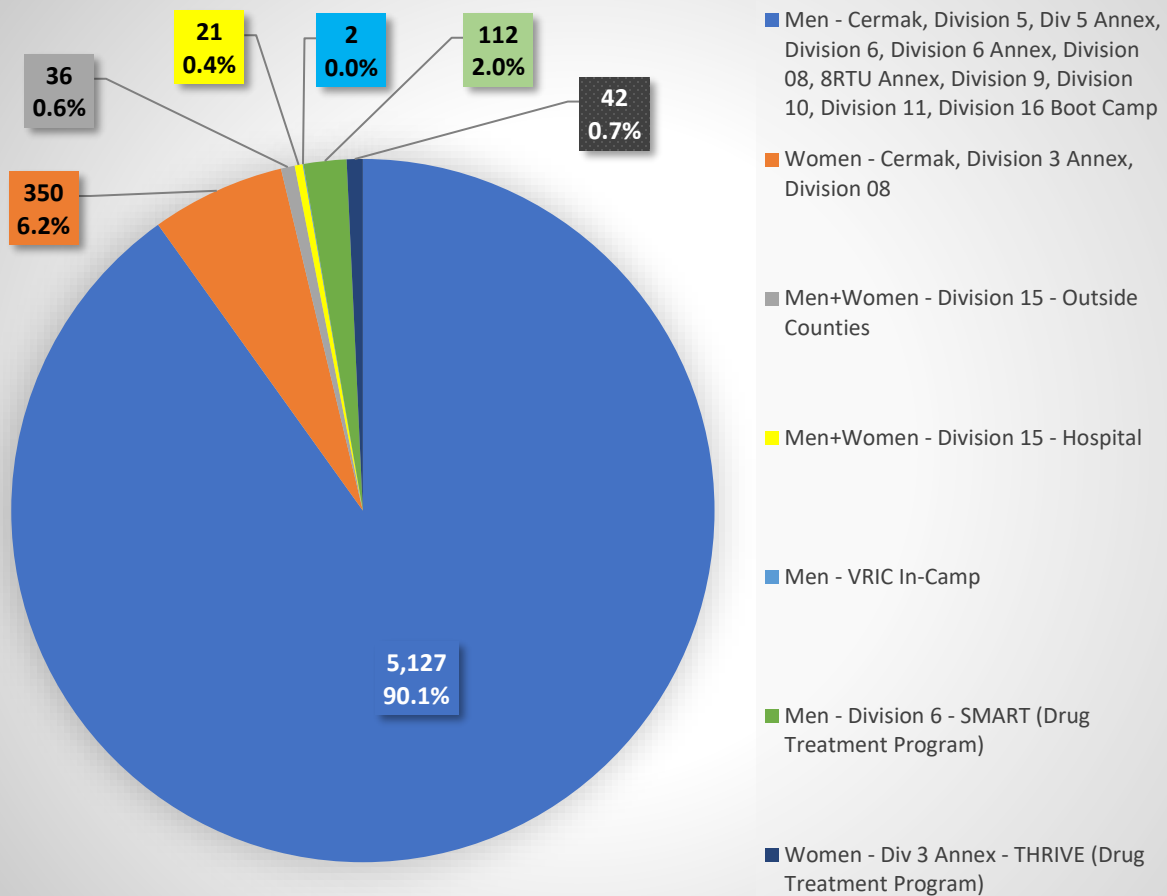

Sheriff's Daily Report

4/23/2026

Under the Custody of the Sheriff	
Total Male and Female	5,955
Jail Population	5,690
Community Corrections	265

Jail Population - Behind the Walls

Sheriff's Daily Report

4/23/2026

CCSO Population Demographics