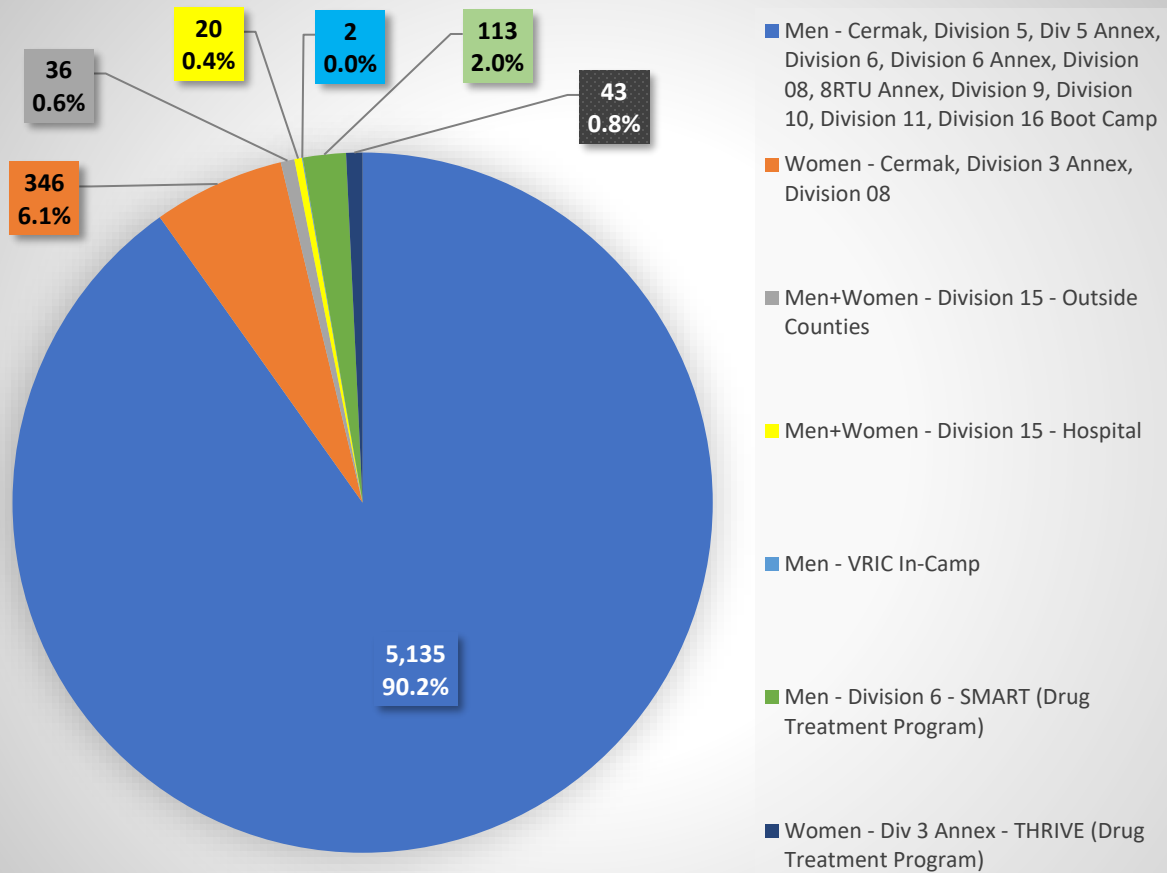

Sheriff's Daily Report

4/24/2026

Under the Custody of the Sheriff	
Total Male and Female	5,959
Jail Population	5,695
Community Corrections	264

Jail Population - Behind the Walls

Sheriff's Daily Report

4/24/2026

CCSO Population Demographics