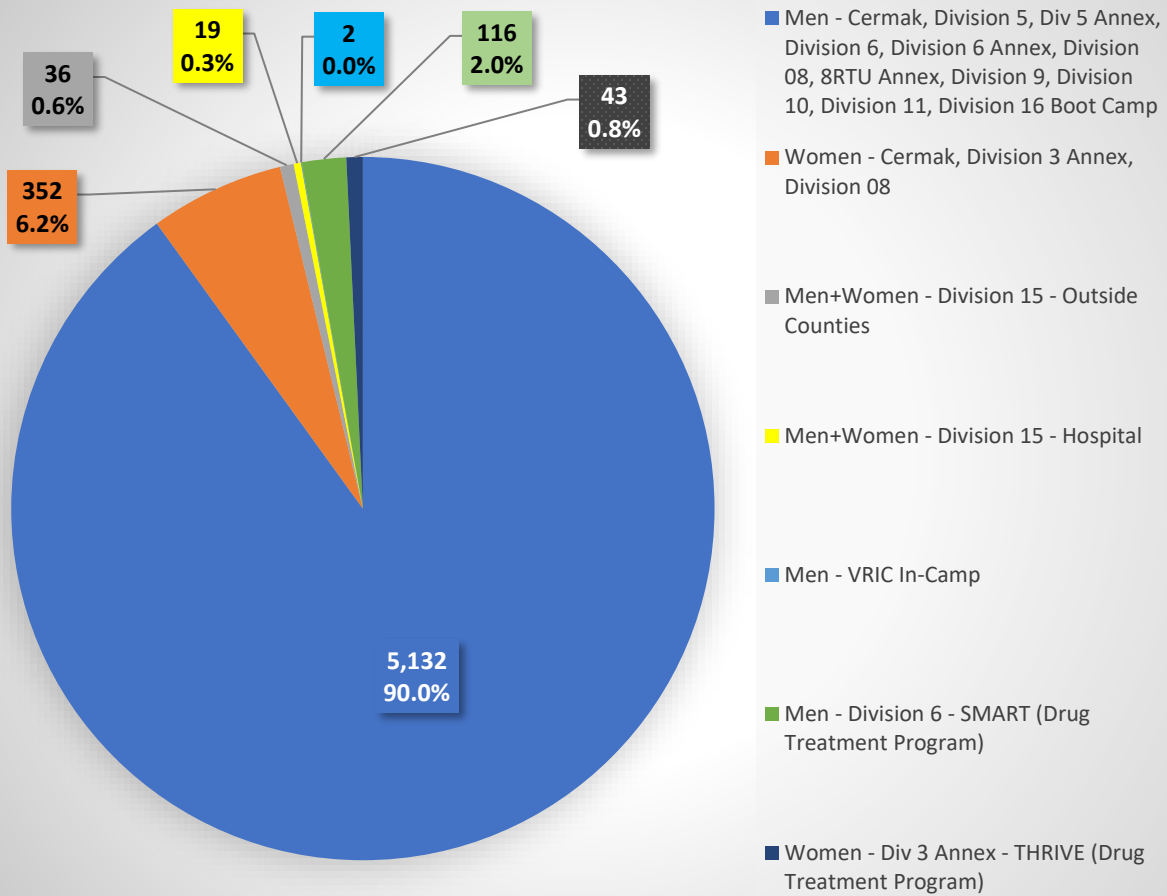

Sheriff's Daily Report

4/25/2026

Under the Custody of the Sheriff	
Total Male and Female	5,966
Jail Population	5,700
Community Corrections	266

Jail Population - Behind the Walls

Sheriff's Daily Report

4/25/2026

CCSO Population Demographics