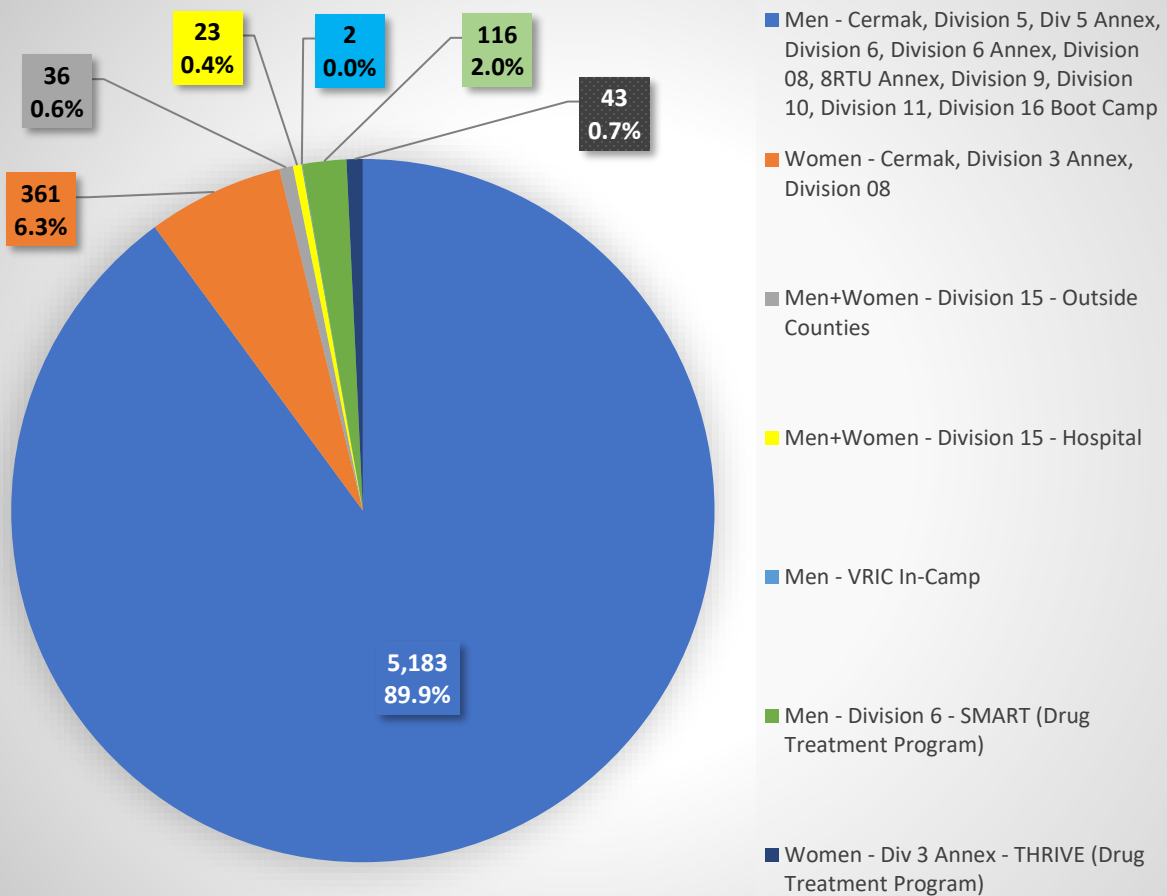

Sheriff's Daily Report

4/26/2026

Under the Custody of the Sheriff	
Total Male and Female	6,030
Jail Population	5,764
Community Corrections	266

Jail Population - Behind the Walls

Sheriff's Daily Report

4/26/2026

CCSO Population Demographics