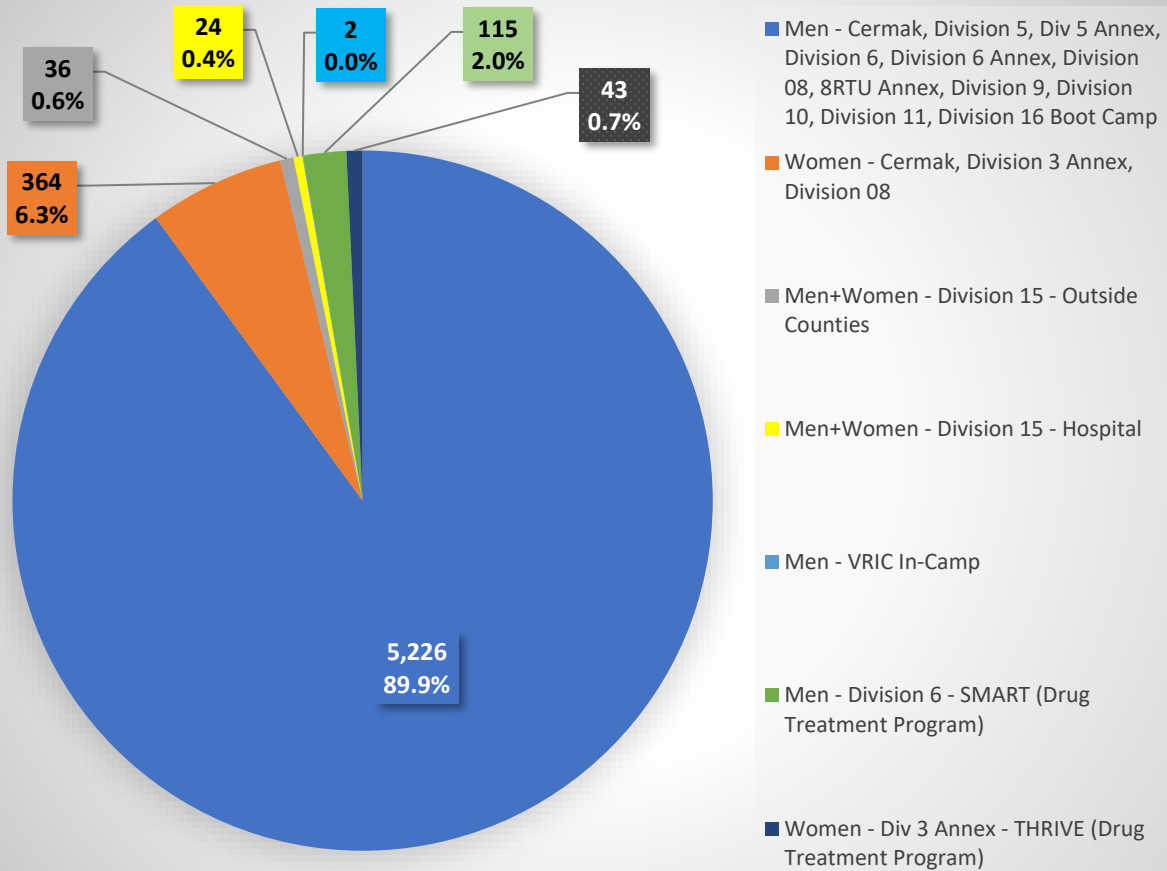

Sheriff's Daily Report

4/27/2026

Under the Custody of the Sheriff	
Total Male and Female	6,076
Jail Population	5,810
Community Corrections	266

Jail Population - Behind the Walls

Sheriff's Daily Report

4/27/2026

CCSO Population Demographics