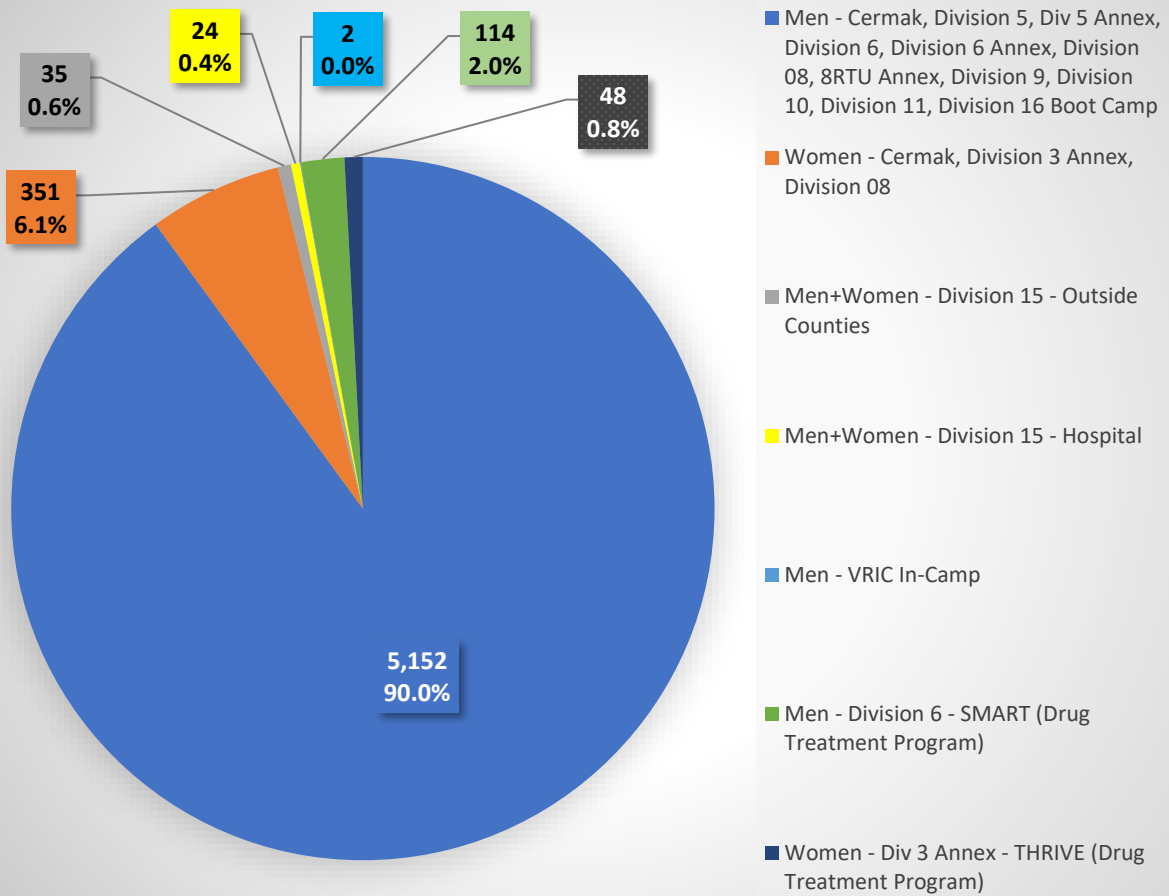

Sheriff's Daily Report

4/28/2026

Under the Custody of the Sheriff	
Total Male and Female	5,988
Jail Population	5,726
Community Corrections	262

Jail Population - Behind the Walls

Sheriff's Daily Report

4/28/2026

CCSO Population Demographics