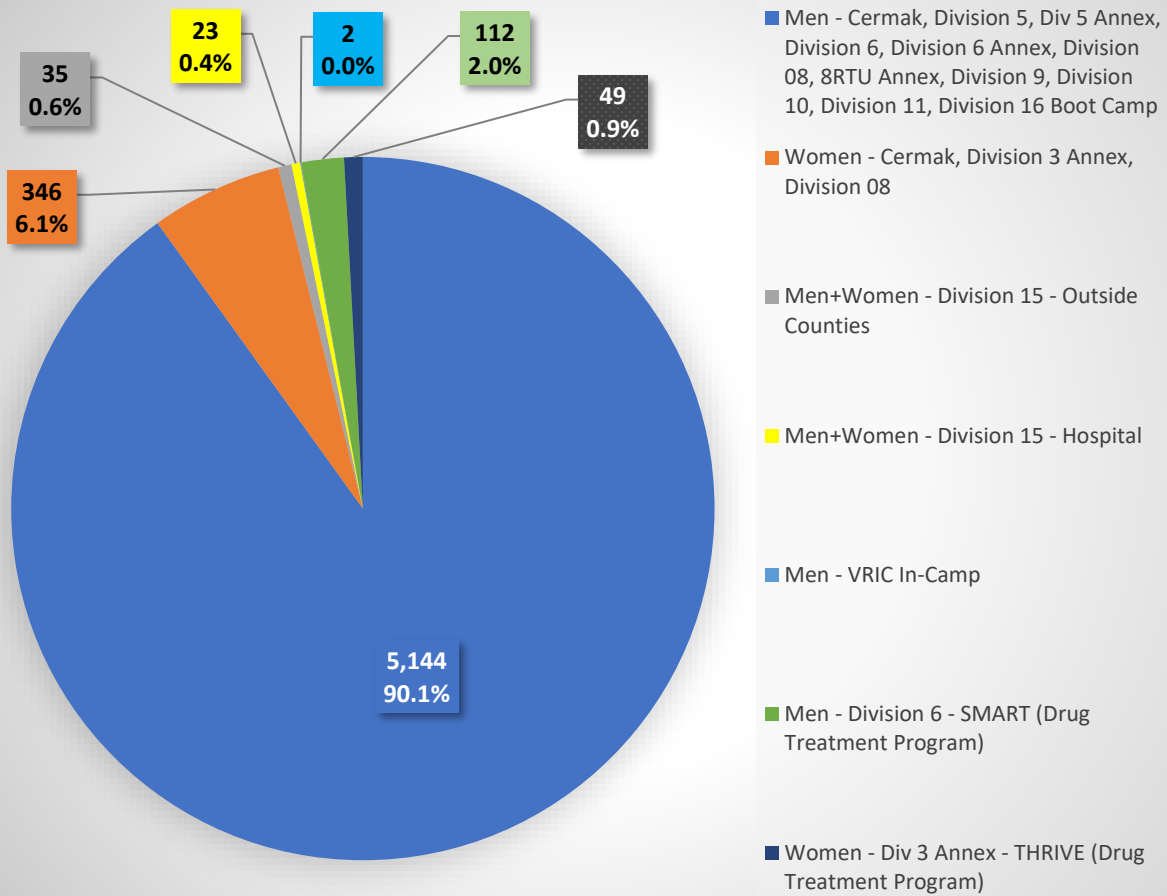

# Sheriff's Daily Report

## 4/29/2026

Under the Custody of the Sheriff	
Total Male and Female	5,970
Jail Population	5,711
Community Corrections	259

### Jail Population - Behind the Walls