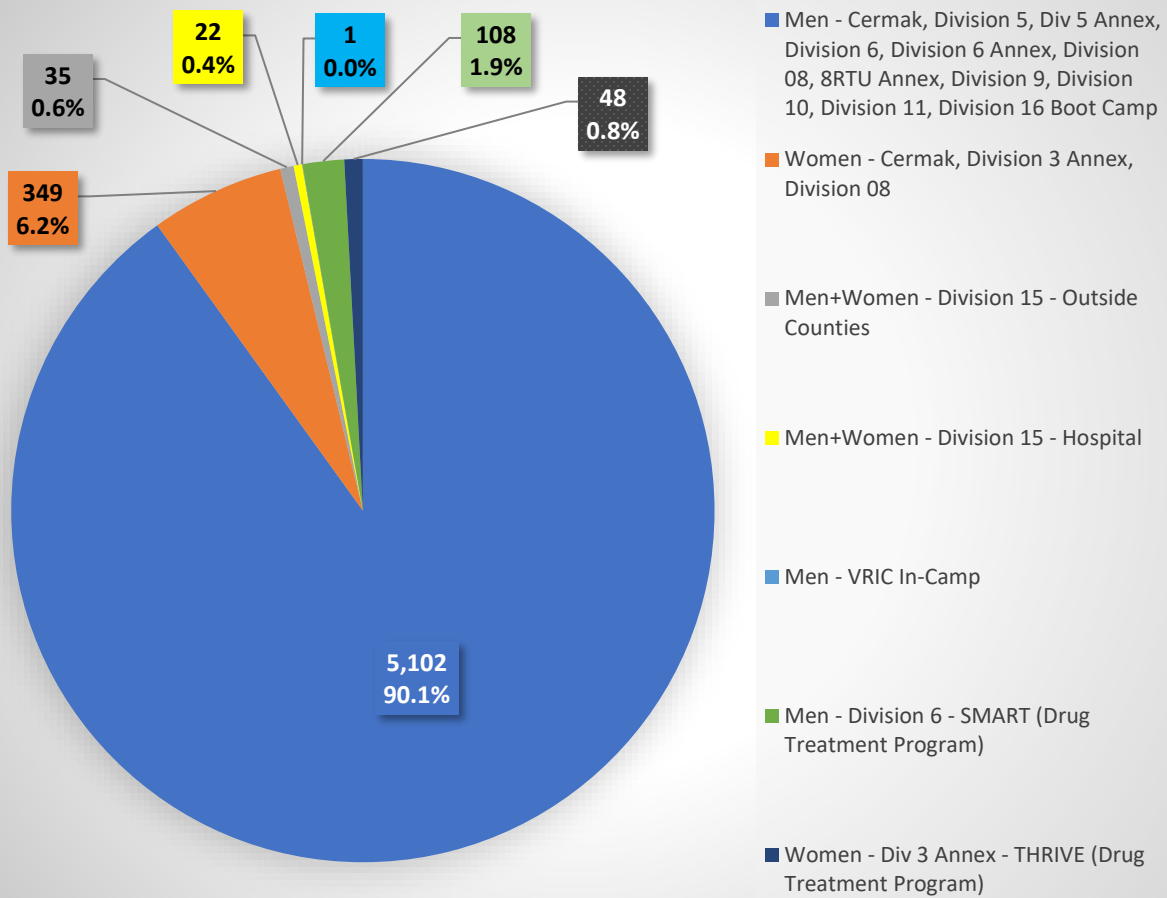

Sheriff's Daily Report

4/30/2026

Under the Custody of the Sheriff	
Total Male and Female	5,924
Jail Population	5,665
Community Corrections	259

Jail Population - Behind the Walls

Sheriff's Daily Report

4/30/2026

CCSO Population Demographics