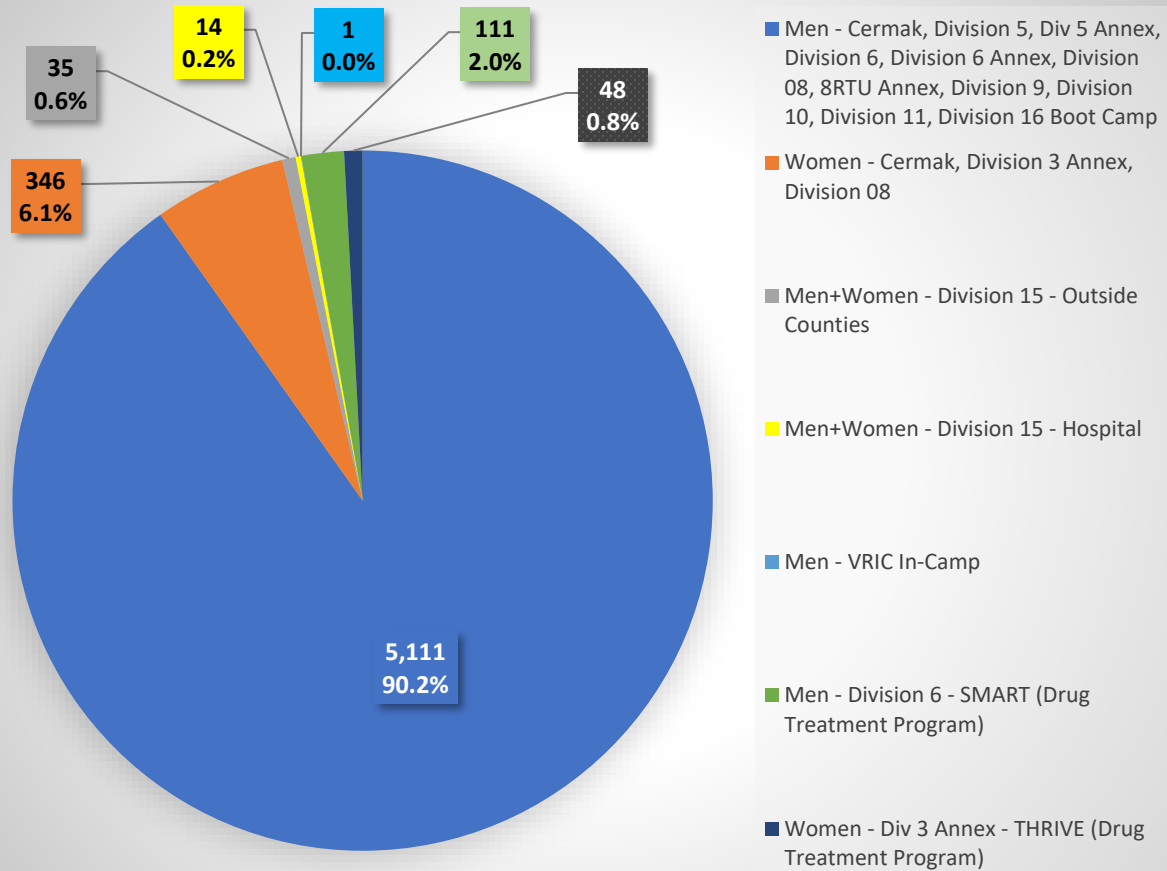

Sheriff's Daily Report

5/1/2026

Under the Custody of the Sheriff	
Total Male and Female	5,923
Jail Population	5,666
Community Corrections	257

Jail Population - Behind the Walls

Sheriff's Daily Report

5/1/2026

CCSO Population Demographics