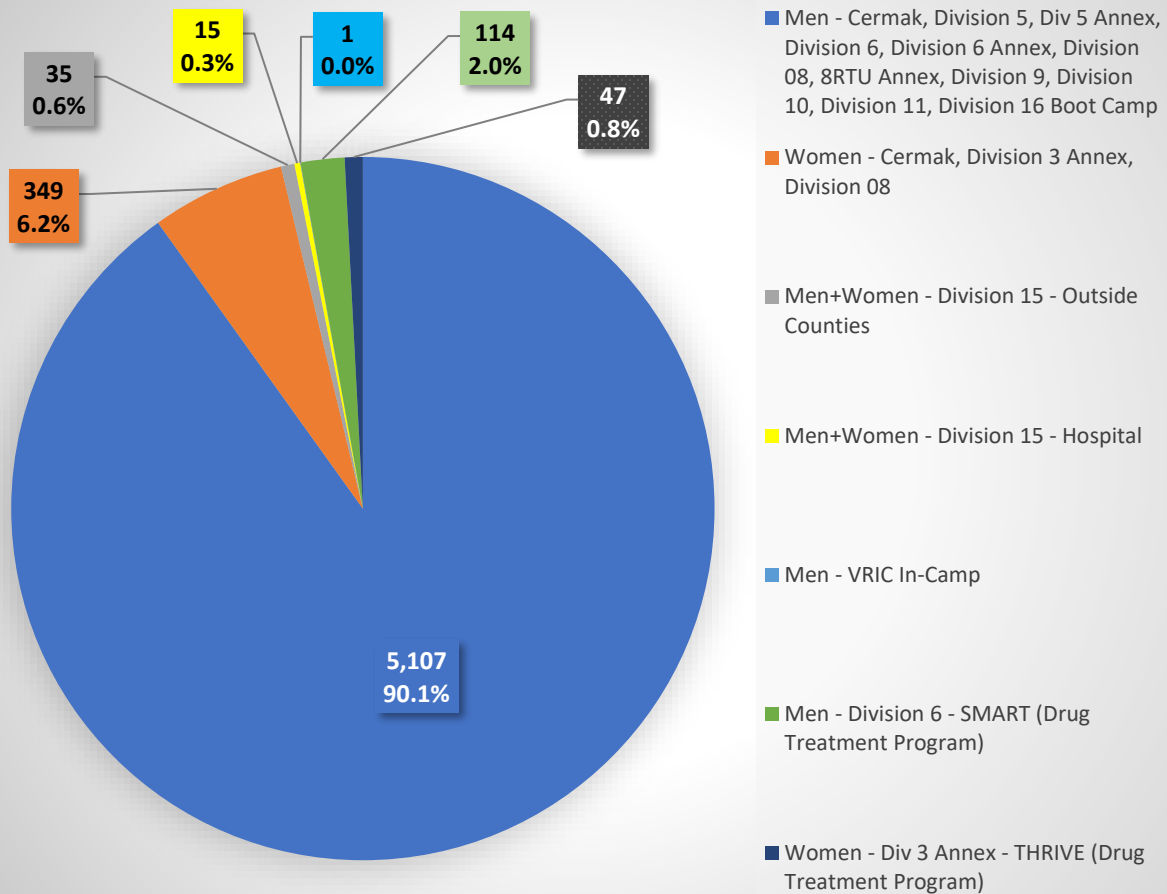

Sheriff's Daily Report

5/2/2026

Under the Custody of the Sheriff	
Total Male and Female	5,924
Jail Population	5,668
Community Corrections	256

Jail Population - Behind the Walls

Sheriff's Daily Report

5/2/2026

CCSO Population Demographics