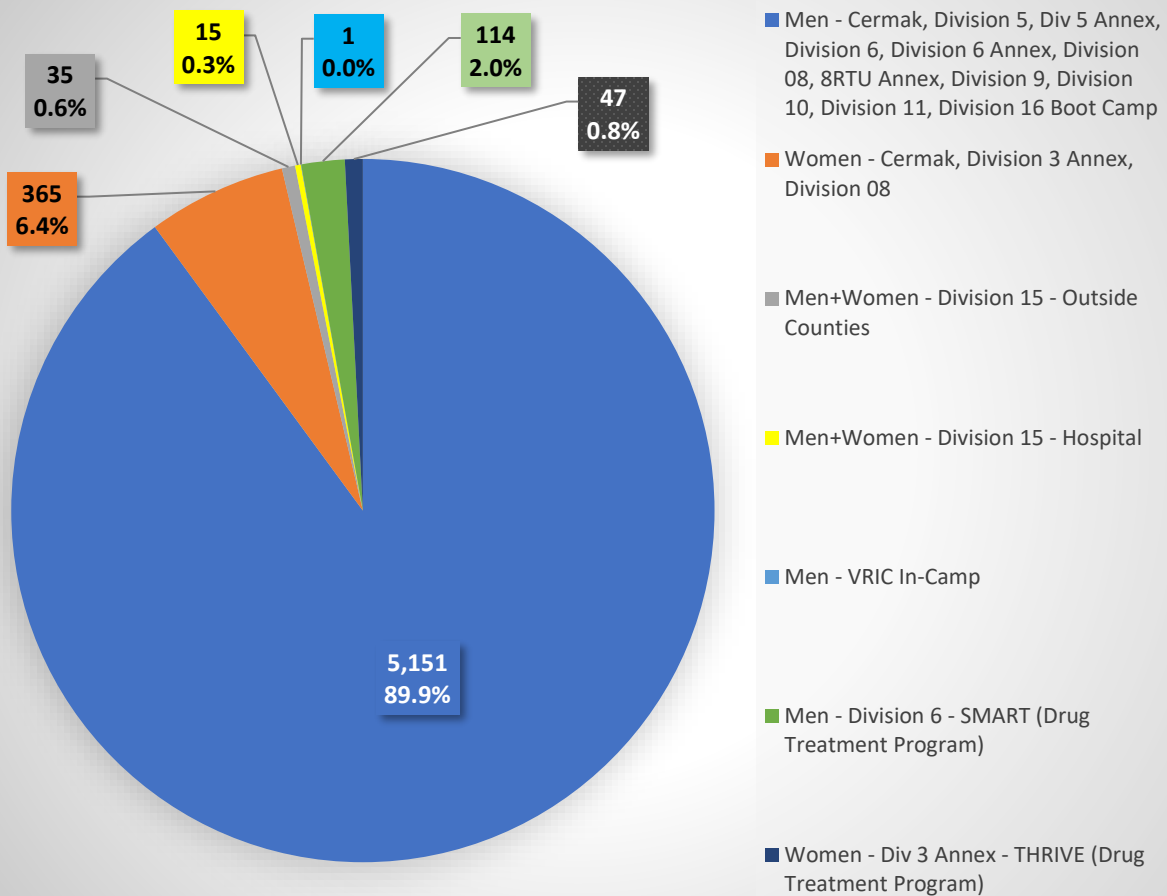

Sheriff's Daily Report

5/3/2026

Under the Custody of the Sheriff	
Total Male and Female	5,984
Jail Population	5,728
Community Corrections	256

Jail Population - Behind the Walls

Sheriff's Daily Report

5/3/2026

CCSO Population Demographics