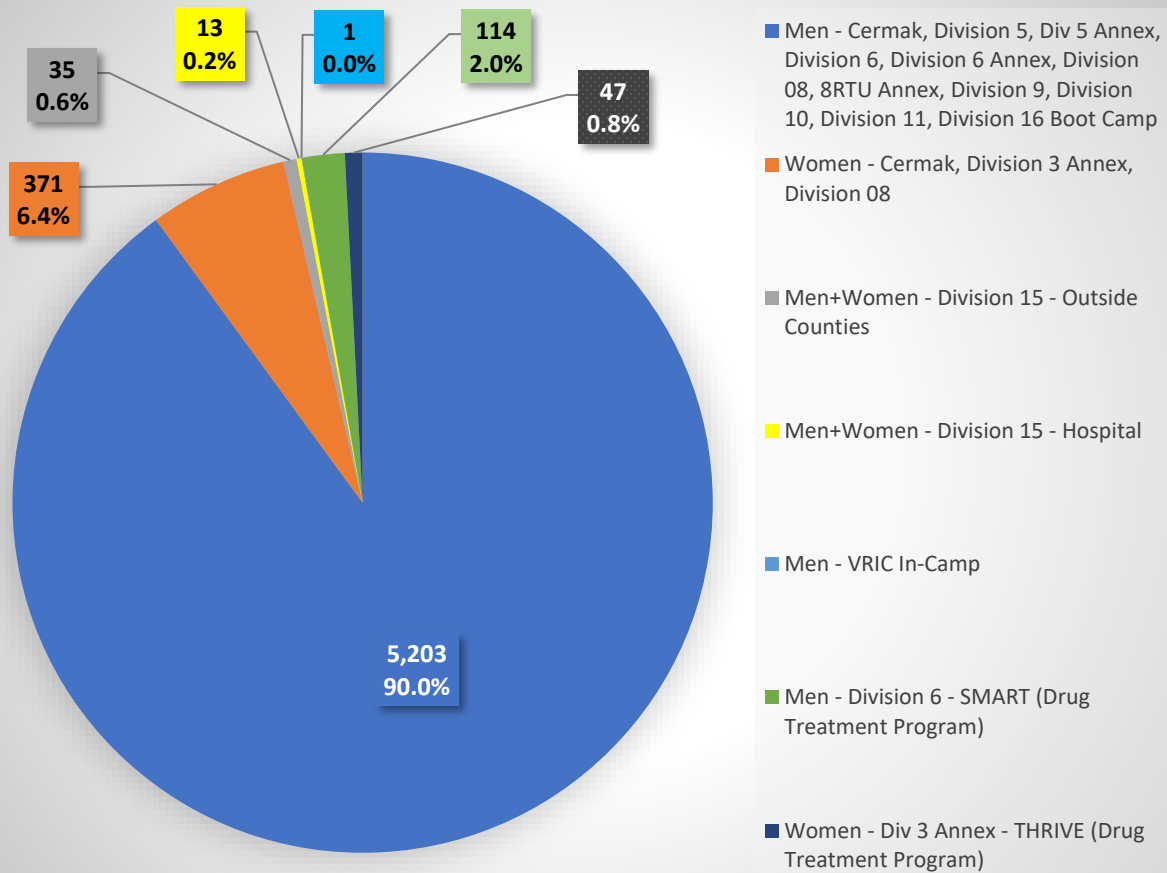

Sheriff's Daily Report

5/4/2026

Under the Custody of the Sheriff	
Total Male and Female	6,040
Jail Population	5,784
Community Corrections	256

Jail Population - Behind the Walls

Sheriff's Daily Report

5/4/2026

CCSO Population Demographics