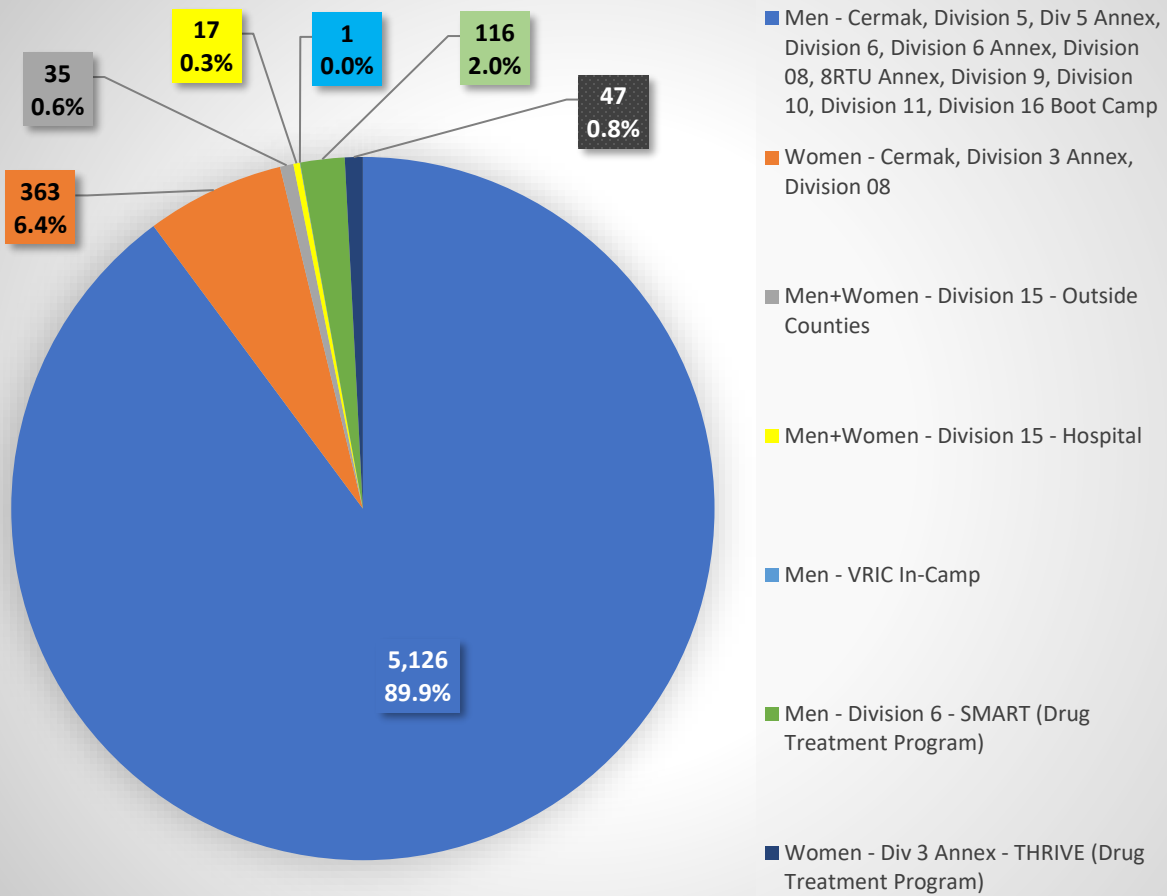

Sheriff's Daily Report

5/5/2026

Under the Custody of the Sheriff	
Total Male and Female	5,960
Jail Population	5,705
Community Corrections	255

Jail Population - Behind the Walls

Sheriff's Daily Report

5/5/2026

CCSO Population Demographics