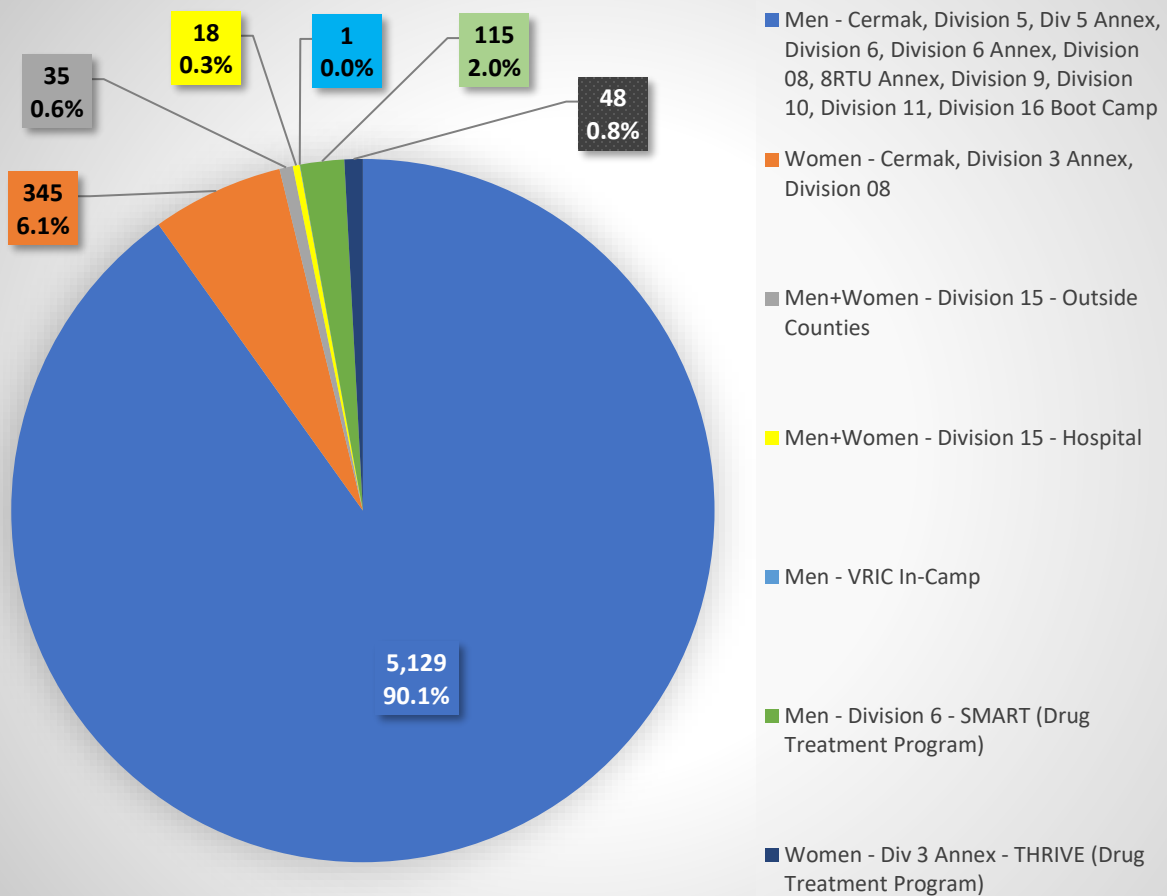

# Sheriff's Daily Report

5/6/2026

Under the Custody of the Sheriff	
Total Male and Female	5,946
Jail Population	5,691
Community Corrections	255

## Jail Population - Behind the Walls

# Sheriff's Daily Report

5/6/2026