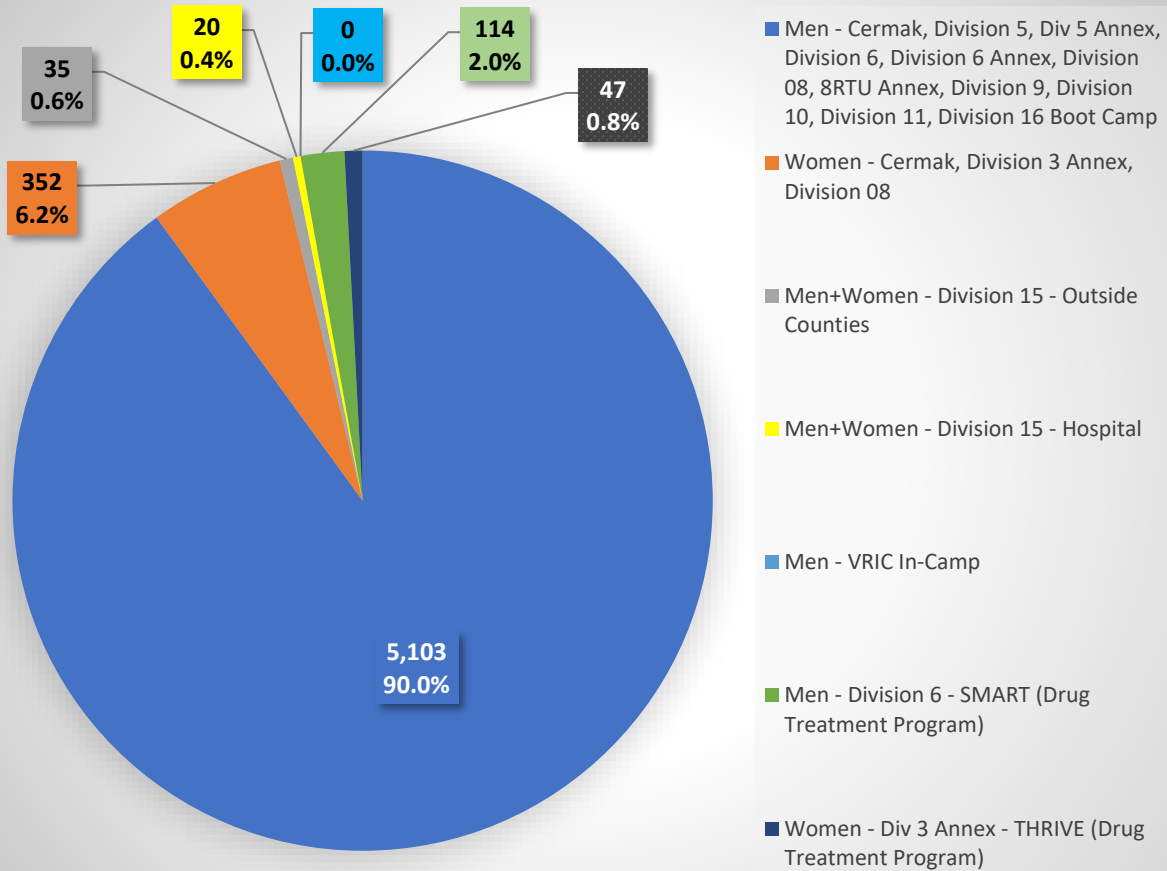

Sheriff's Daily Report

5/7/2026

Under the Custody of the Sheriff	
Total Male and Female	5,926
Jail Population	5,671
Community Corrections	255

Jail Population - Behind the Walls

Sheriff's Daily Report

5/7/2026

CCSO Population Demographics