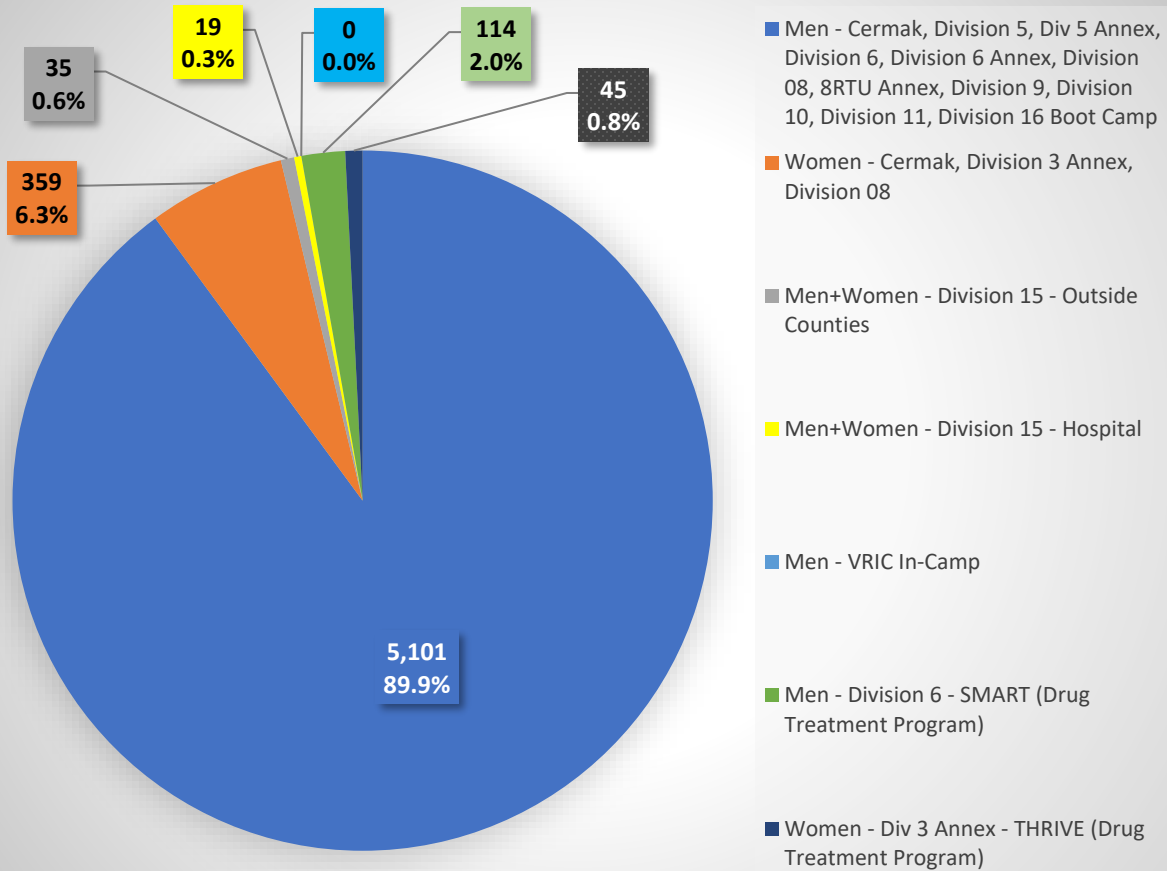

Sheriff's Daily Report

5/8/2026

Under the Custody of the Sheriff	
Total Male and Female	5,923
Jail Population	5,673
Community Corrections	250

Jail Population - Behind the Walls

Sheriff's Daily Report

5/8/2026

CCSO Population Demographics