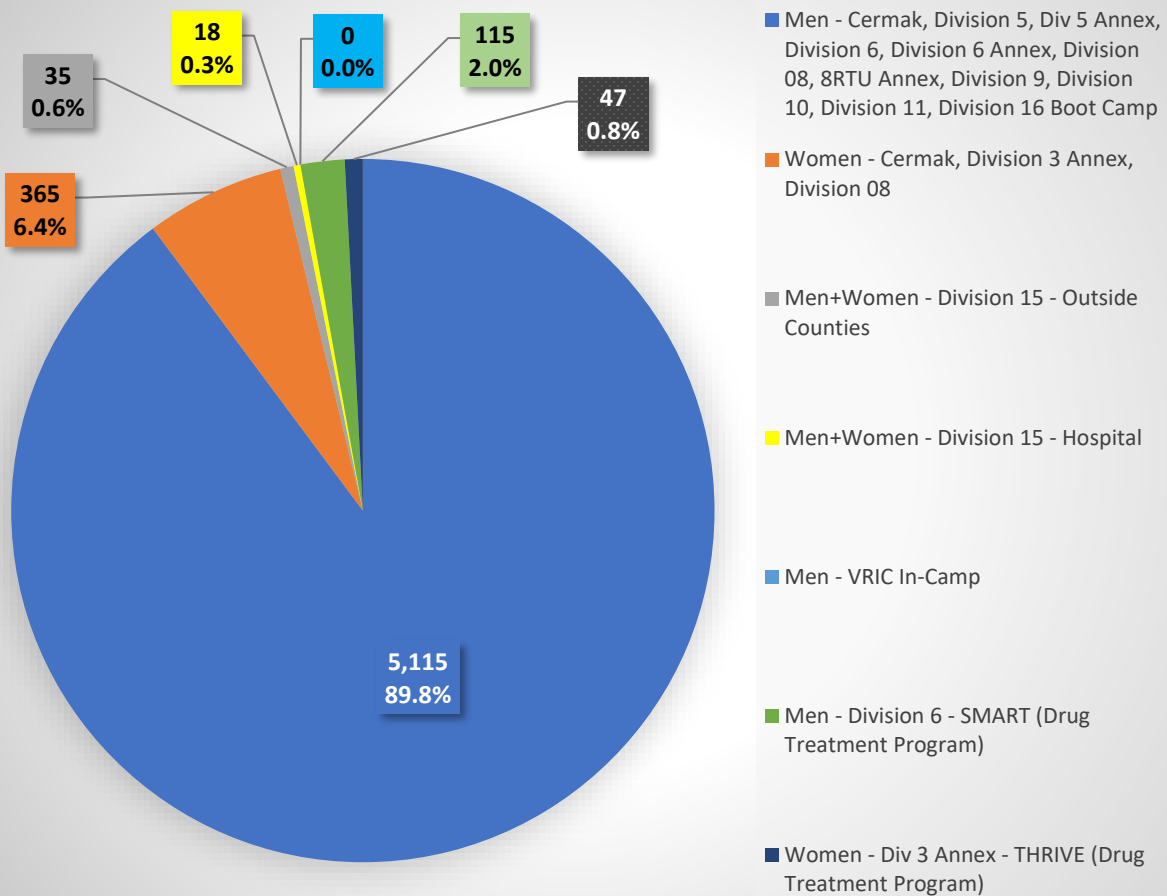

# Sheriff's Daily Report

## 5/9/2026

Under the Custody of the Sheriff	
Total Male and Female	5,944
Jail Population	5,695
Community Corrections	249

### Jail Population - Behind the Walls