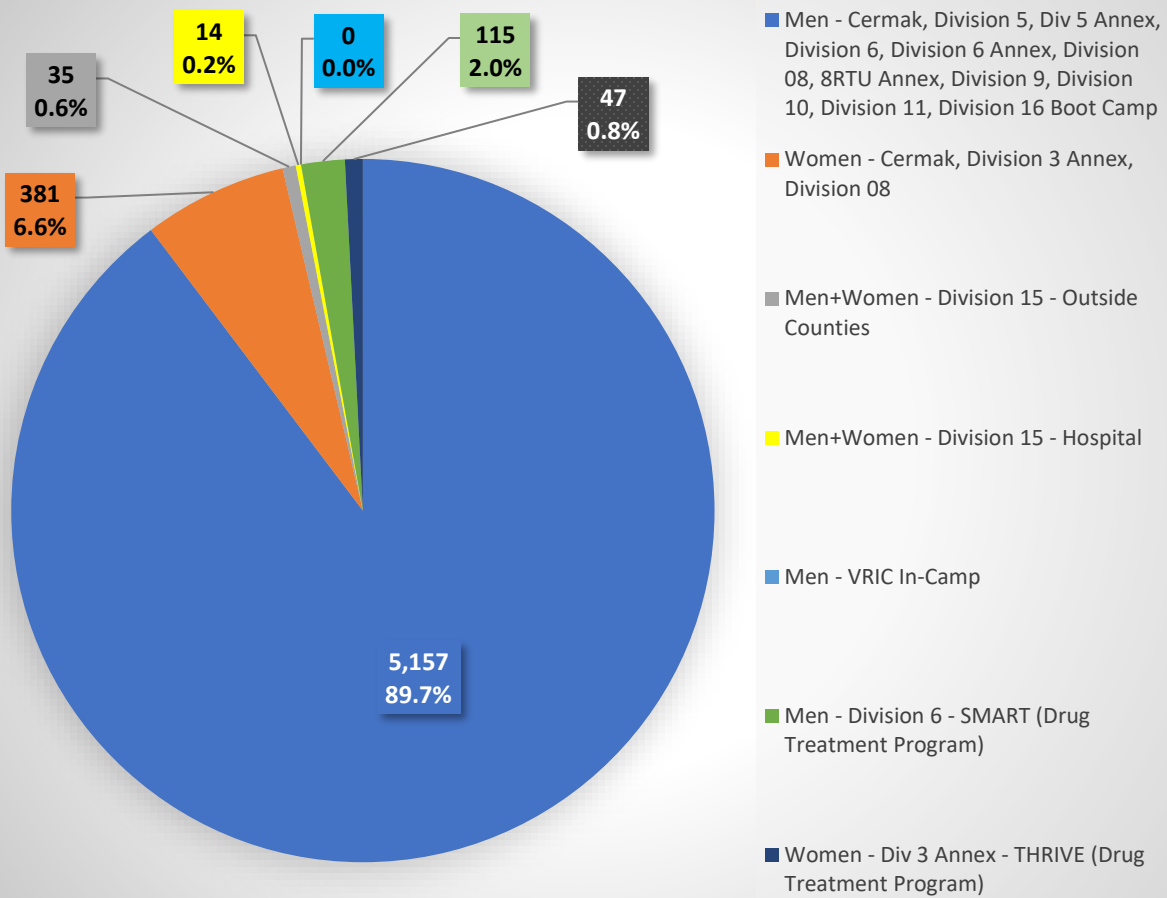

Sheriff's Daily Report

5/10/2026

Under the Custody of the Sheriff	
Total Male and Female	5,999
Jail Population	5,749
Community Corrections	250

Jail Population - Behind the Walls

Sheriff's Daily Report

5/10/2026

CCSO Population Demographics