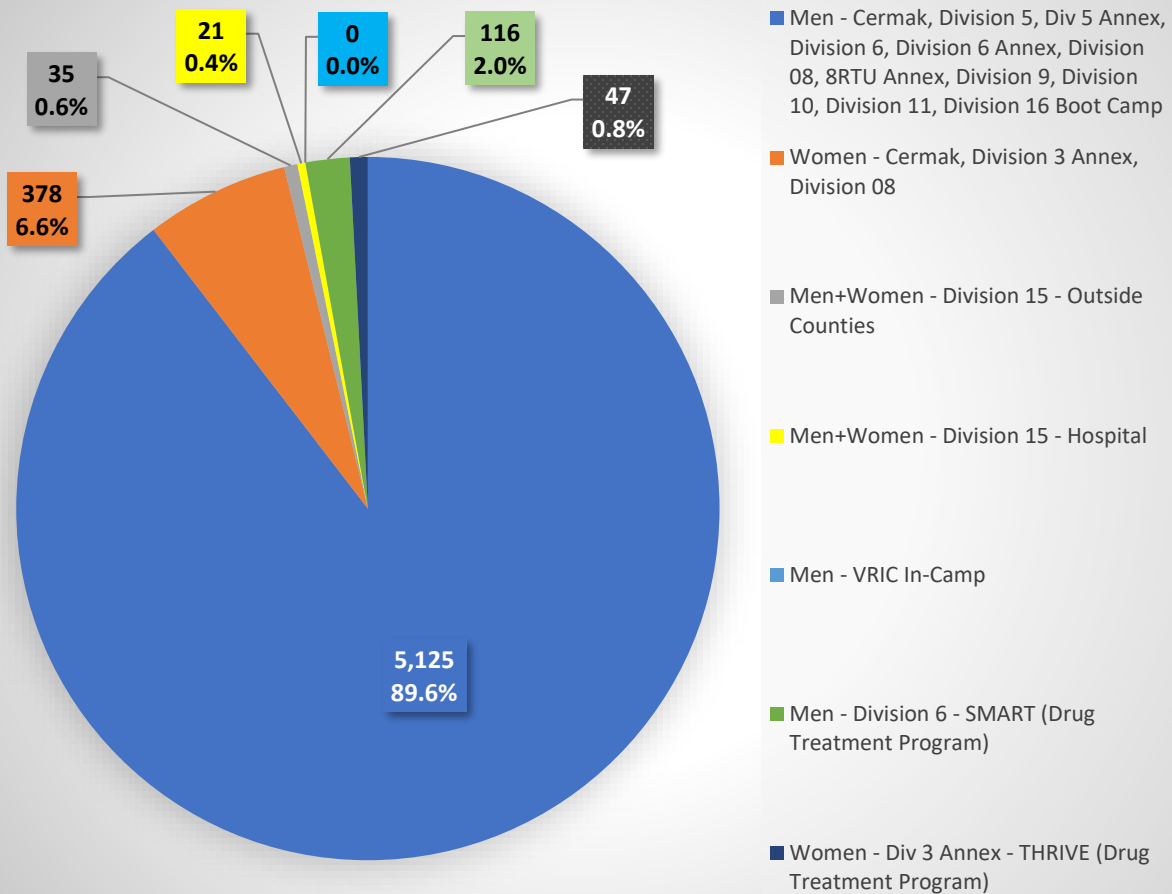

Sheriff's Daily Report

5/12/2026

Under the Custody of the Sheriff	
Total Male and Female	5,970
Jail Population	5,722
Community Corrections	248

Jail Population - Behind the Walls

Sheriff's Daily Report

5/12/2026

CCSO Population Demographics