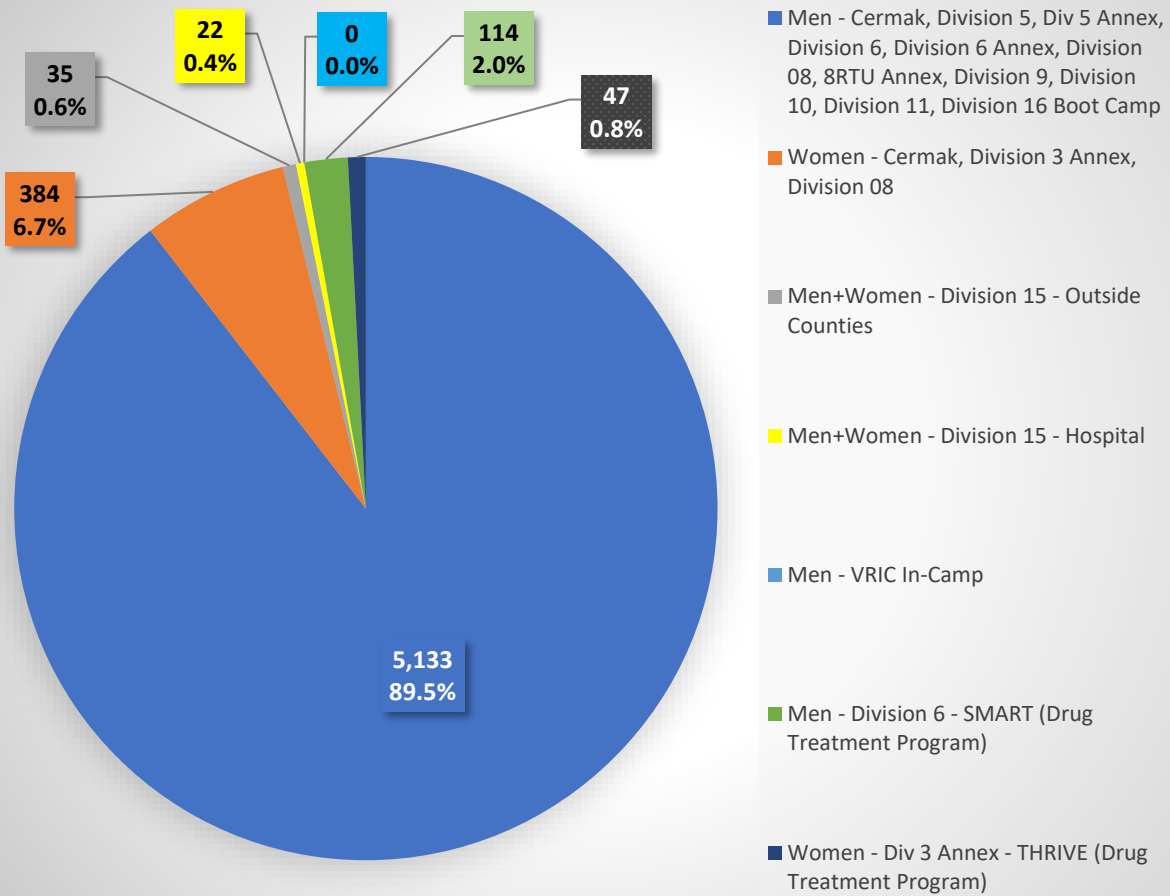

# Sheriff's Daily Report

5/13/2026

Under the Custody of the Sheriff	
Total Male and Female	5,981
Jail Population	5,735
Community Corrections	246

## Jail Population - Behind the Walls

# Sheriff's Daily Report

5/13/2026

## CCSO Population Demographics