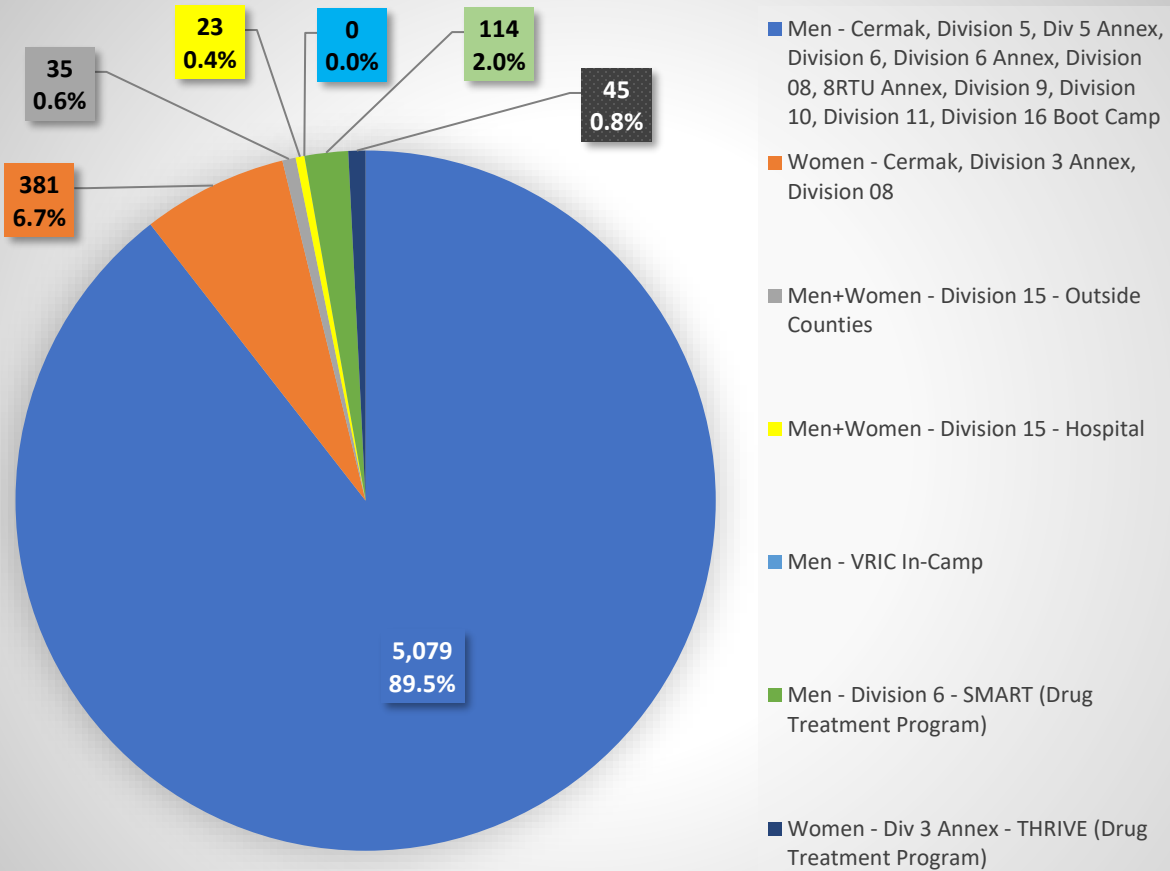

Sheriff's Daily Report

5/14/2026

Under the Custody of the Sheriff	
Total Male and Female	5,922
Jail Population	5,677
Community Corrections	245

Jail Population - Behind the Walls

Sheriff's Daily Report

5/14/2026

CCSO Population Demographics