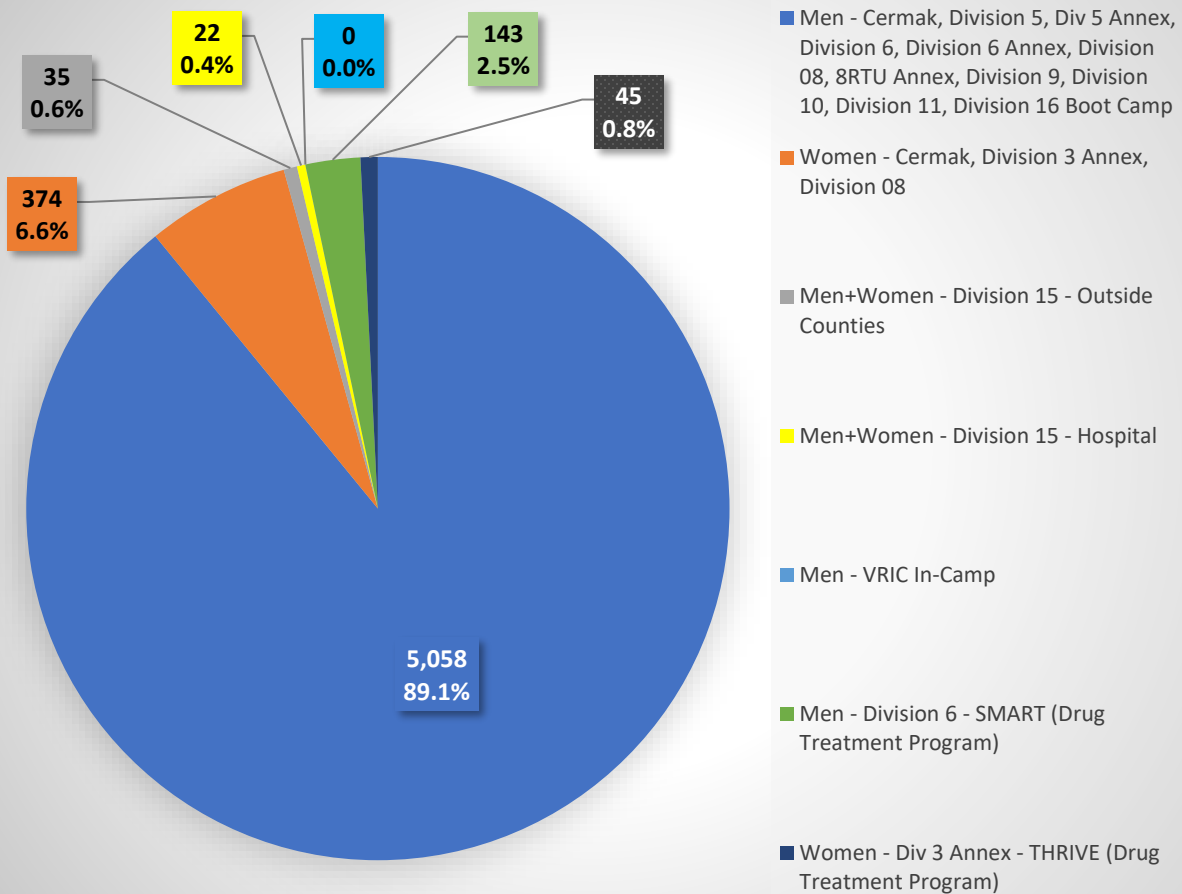

Sheriff's Daily Report

5/15/2026

Under the Custody of the Sheriff	
Total Male and Female	5,921
Jail Population	5,677
Community Corrections	244

Jail Population - Behind the Walls

Sheriff's Daily Report

5/15/2026

CCSO Population Demographics