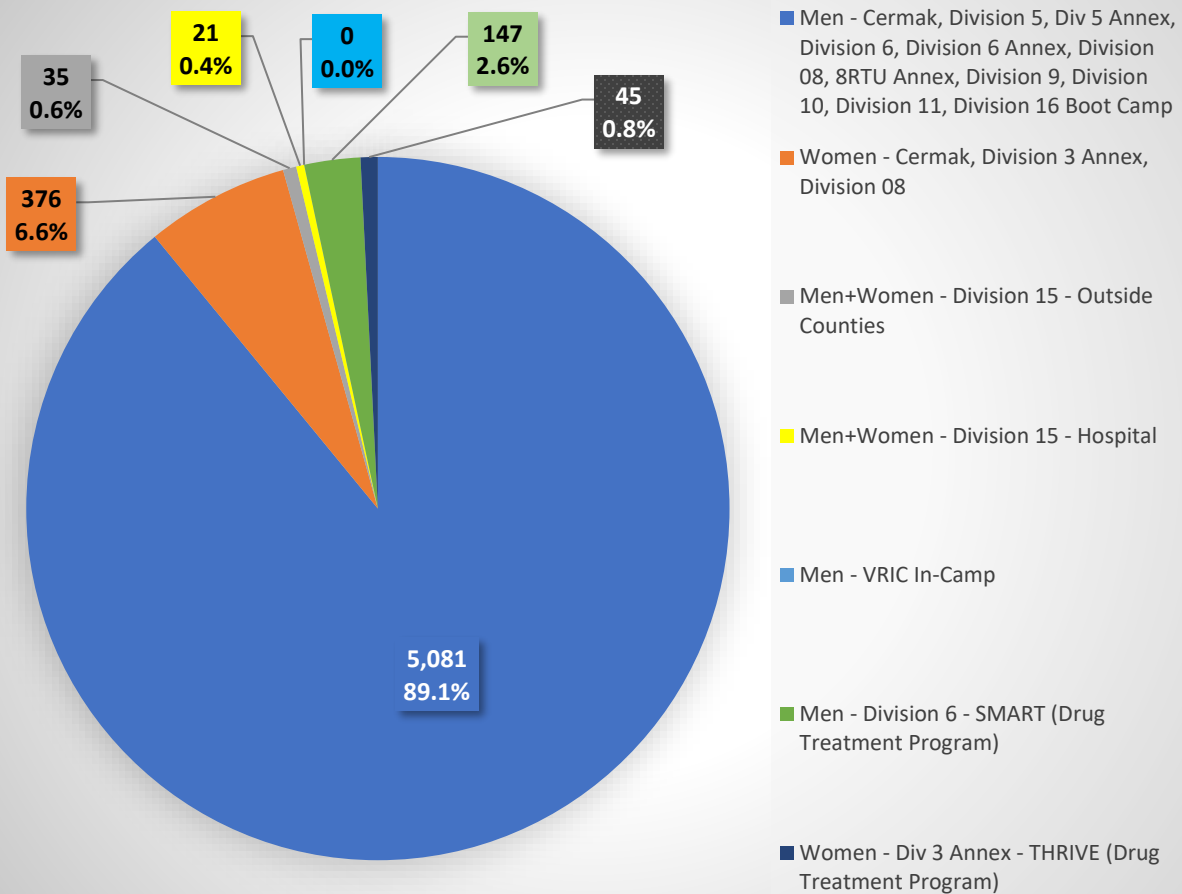

Sheriff's Daily Report

5/16/2026

Under the Custody of the Sheriff	
Total Male and Female	5,948
Jail Population	5,705
Community Corrections	243

Jail Population - Behind the Walls

Sheriff's Daily Report

5/16/2026

CCSO Population Demographics