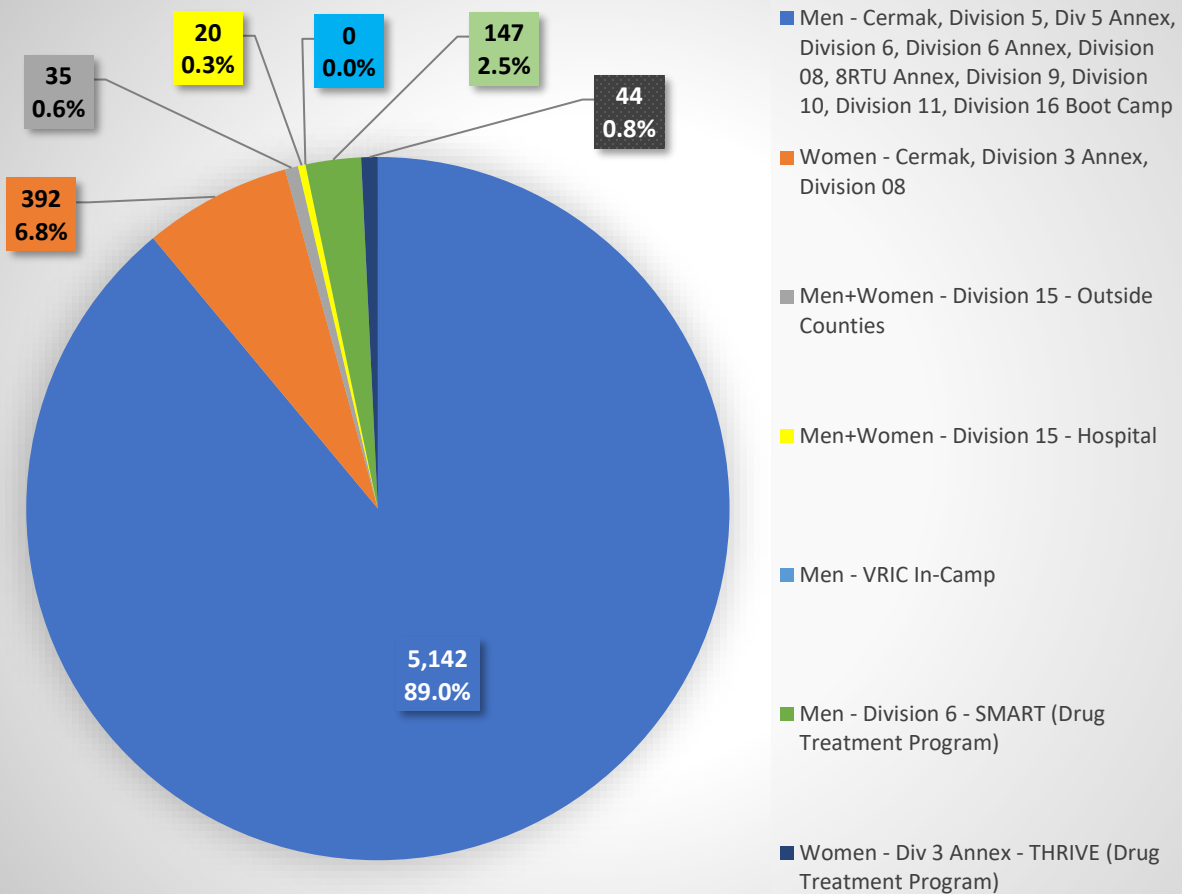

# Sheriff's Daily Report

5/17/2026

Under the Custody of the Sheriff	
Total Male and Female	6,023
Jail Population	5,780
Community Corrections	243

## Jail Population - Behind the Walls

# Sheriff's Daily Report

5/17/2026