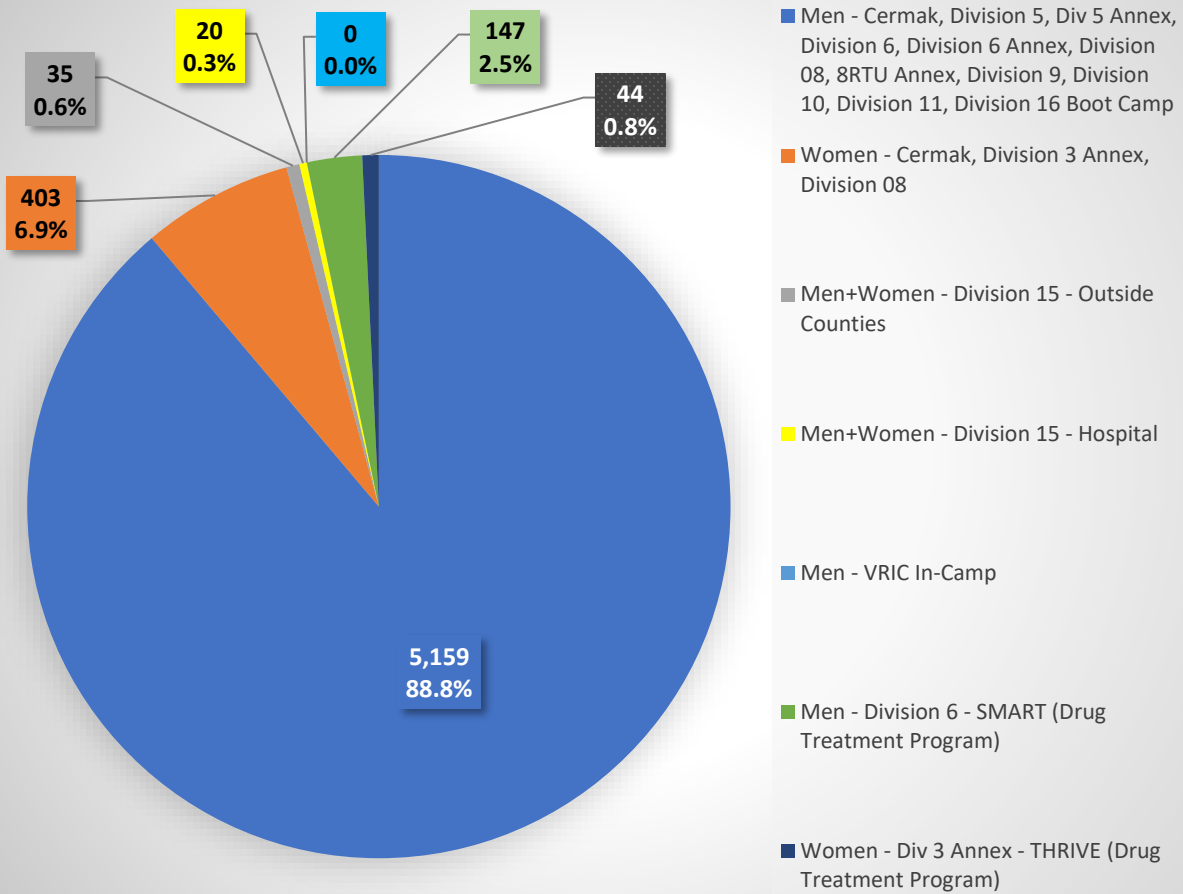

# Sheriff's Daily Report

## 5/18/2026

Under the Custody of the Sheriff	
Total Male and Female	<b>6,051</b>
Jail Population	5,808
Community Corrections	243

### Jail Population - Behind the Walls