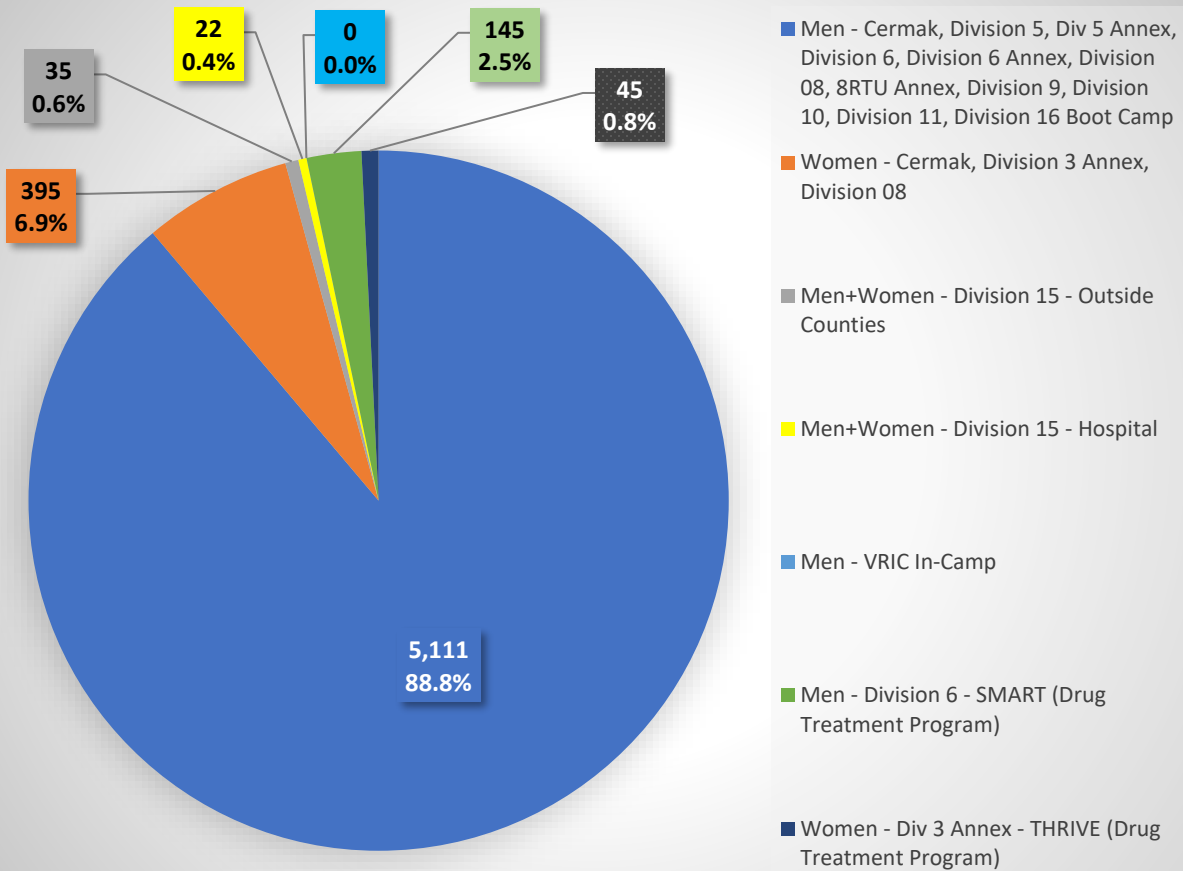

# Sheriff's Daily Report

## 5/19/2026

Under the Custody of the Sheriff	
Total Male and Female	5,994
Jail Population	5,753
Community Corrections	241

### Jail Population - Behind the Walls