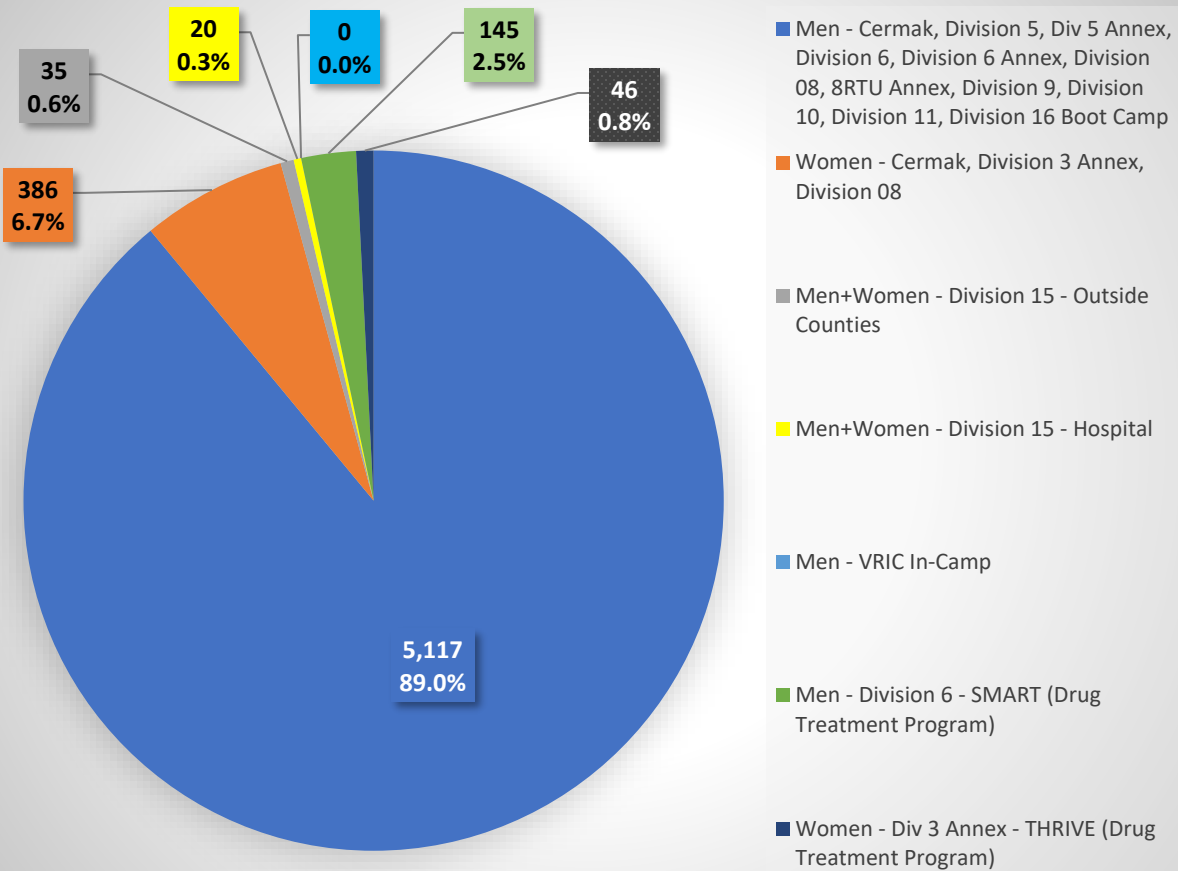

# Sheriff's Daily Report

## 5/20/2026

Under the Custody of the Sheriff	
Total Male and Female	5,987
Jail Population	5,749
Community Corrections	238

### Jail Population - Behind the Walls