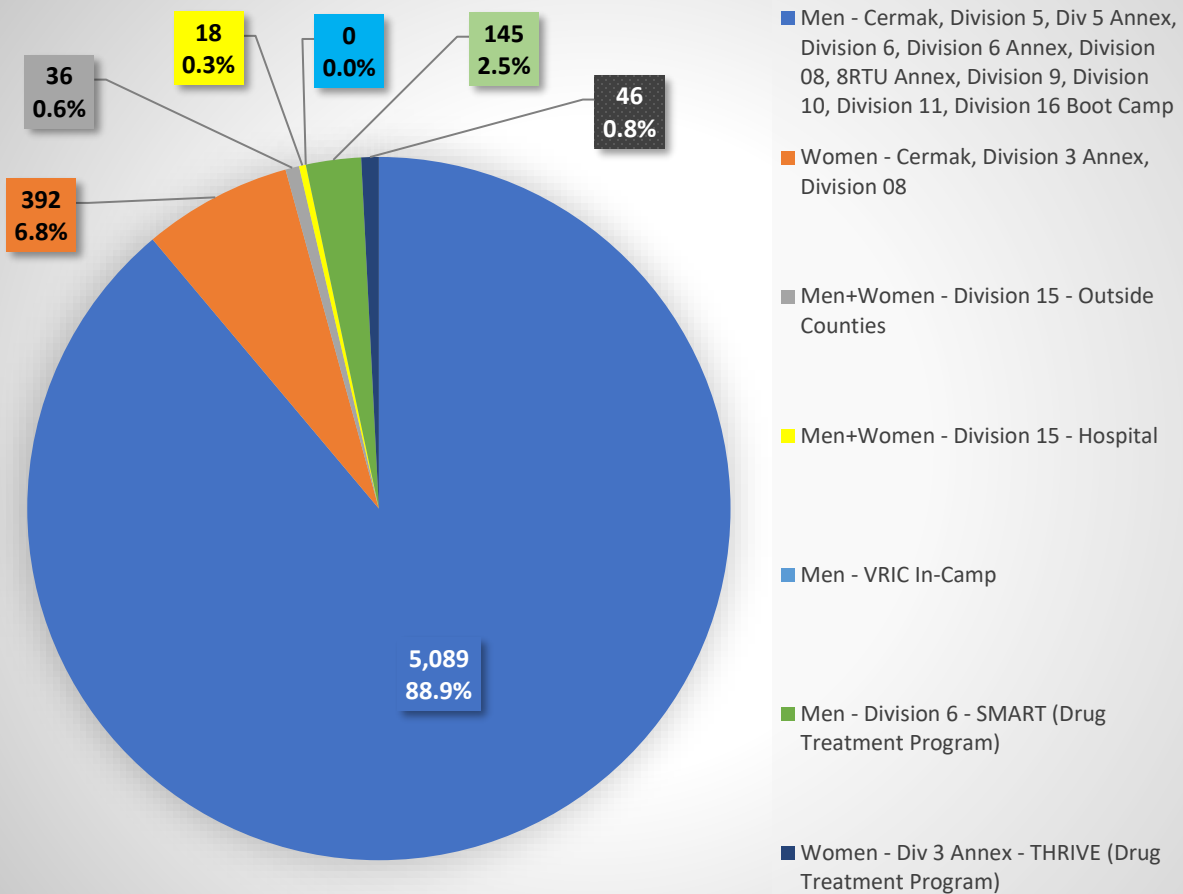

# Sheriff's Daily Report

## 5/21/2026

Under the Custody of the Sheriff	
Total Male and Female	5,963
Jail Population	5,726
Community Corrections	237

### Jail Population - Behind the Walls