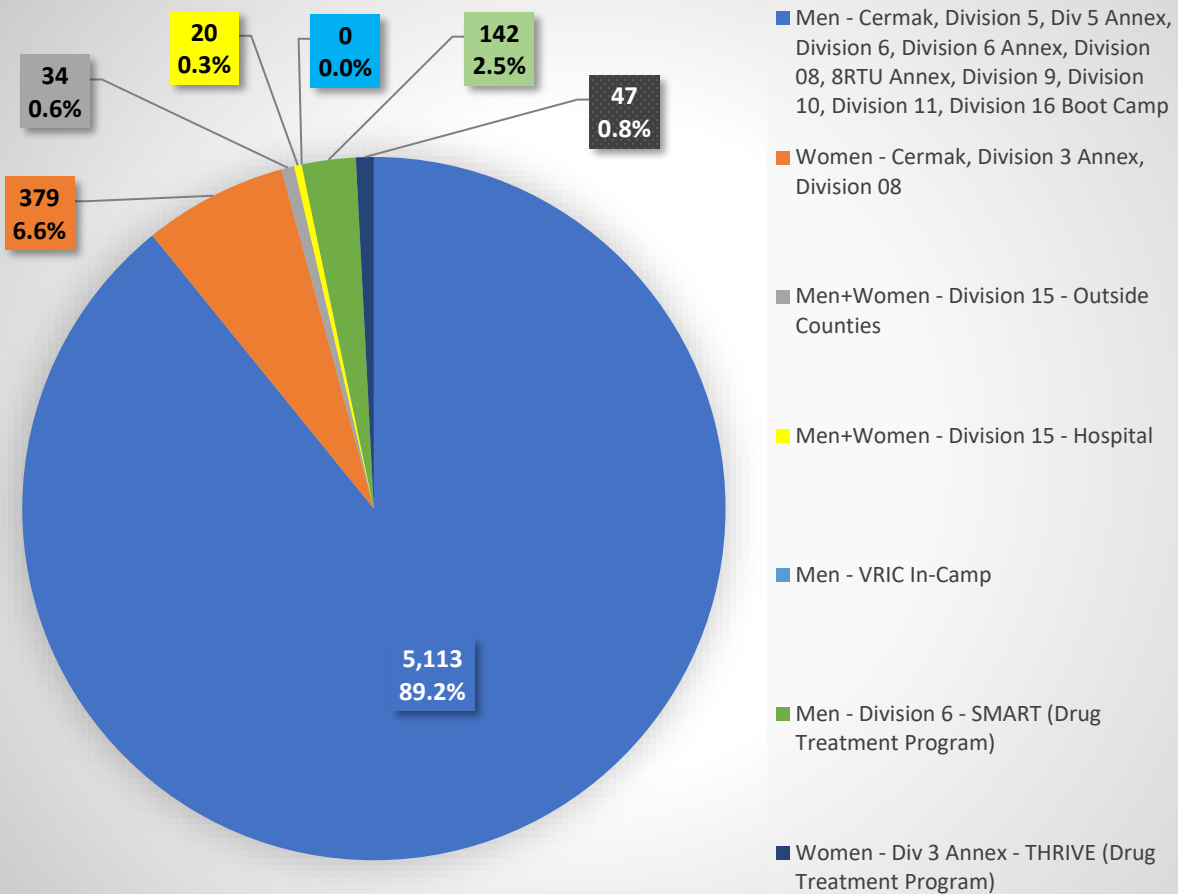

Sheriff's Daily Report

5/22/2026

Under the Custody of the Sheriff	
Total Male and Female	5,972
Jail Population	5,735
Community Corrections	237

Jail Population - Behind the Walls

Sheriff's Daily Report

5/22/2026

CCSO Population Demographics