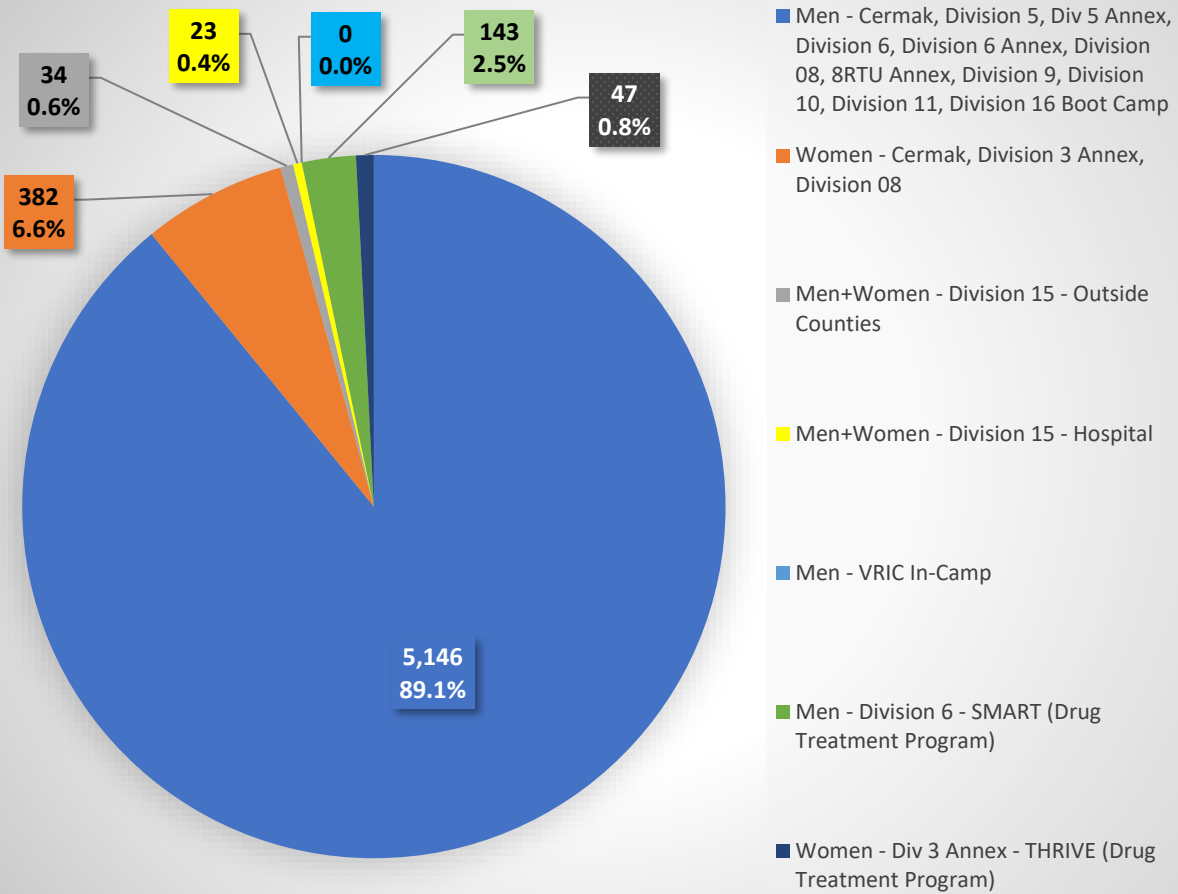

Sheriff's Daily Report

5/23/2026

Under the Custody of the Sheriff	
Total Male and Female	6,010
Jail Population	5,775
Community Corrections	235

Jail Population - Behind the Walls

Sheriff's Daily Report

5/23/2026

CCSO Population Demographics