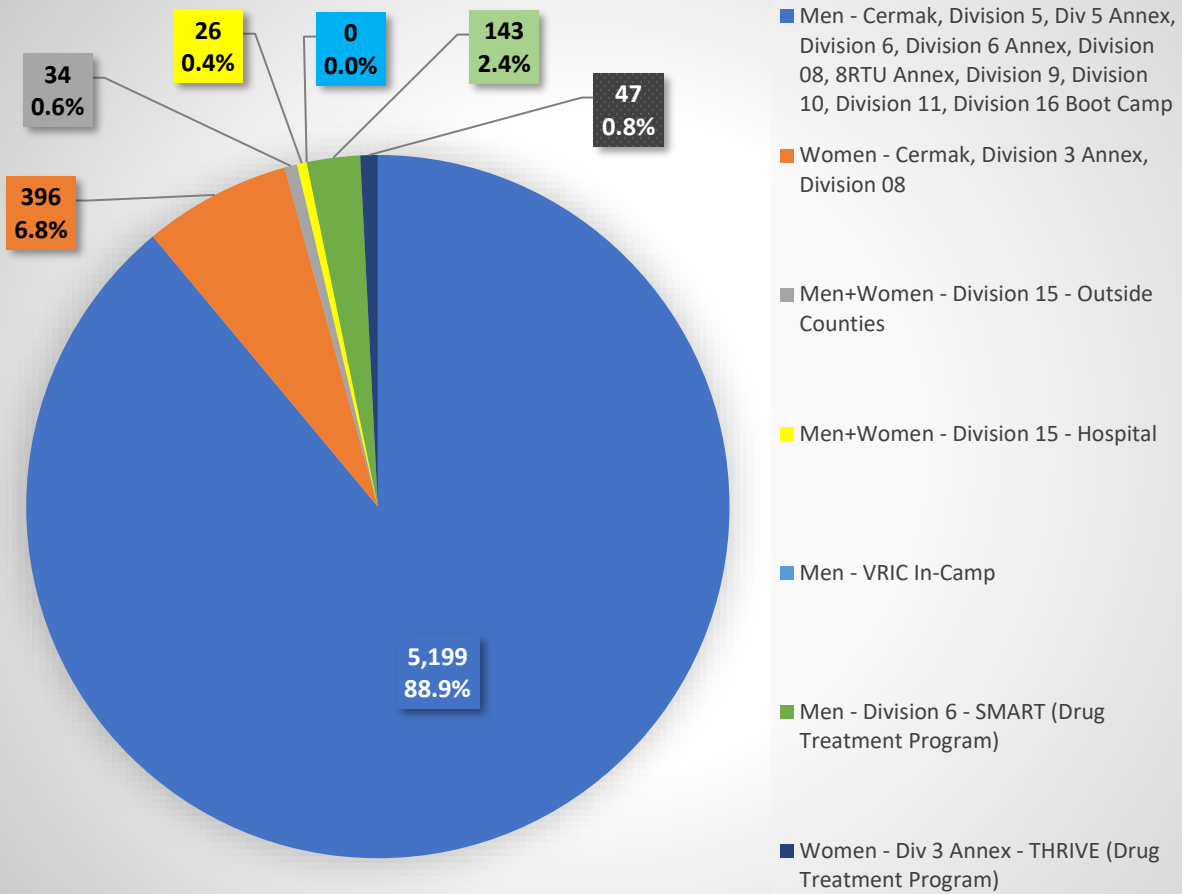

# Sheriff's Daily Report

5/24/2026

Under the Custody of the Sheriff	
Total Male and Female	6,080
Jail Population	5,845
Community Corrections	235

## Jail Population - Behind the Walls