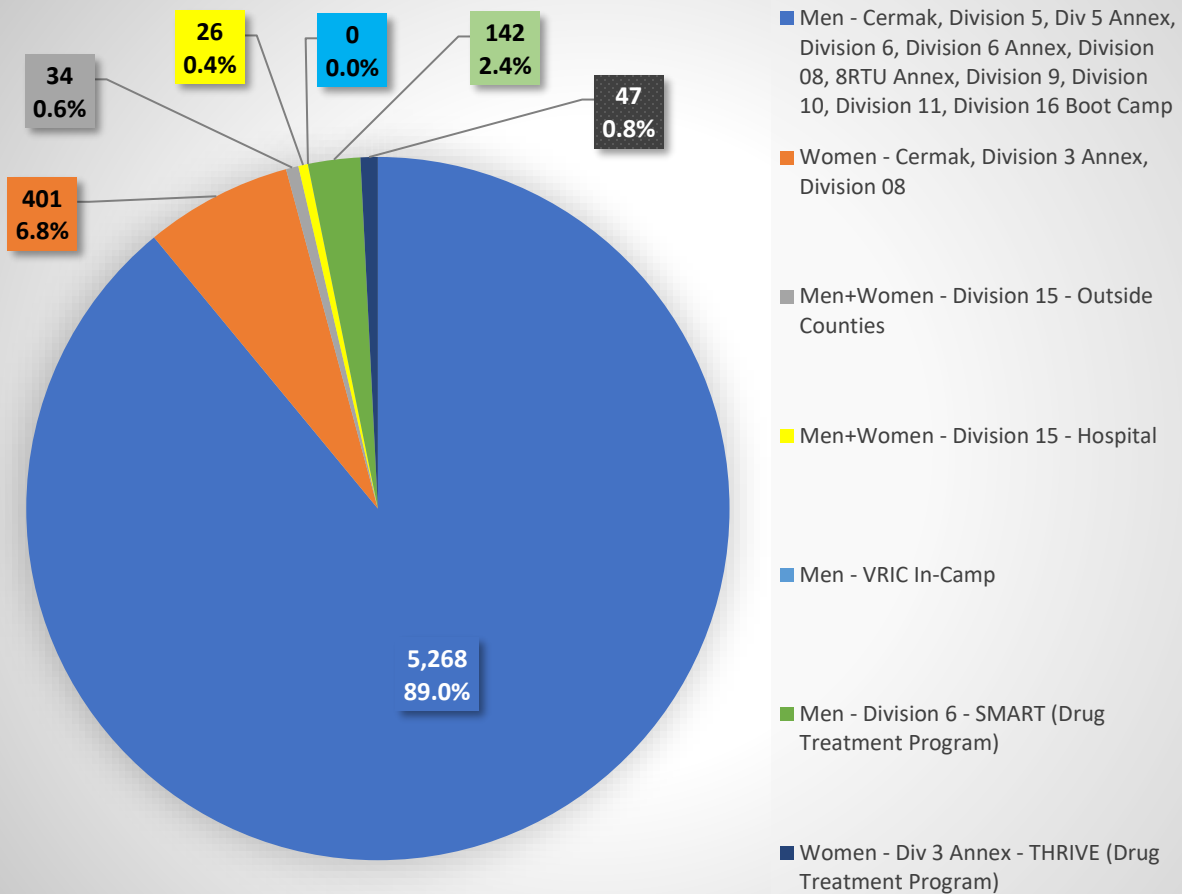

Sheriff's Daily Report

5/25/2026

Under the Custody of the Sheriff	
Total Male and Female	6,153
Jail Population	5,918
Community Corrections	235

Jail Population - Behind the Walls

Sheriff's Daily Report

5/25/2026

CCSO Population Demographics