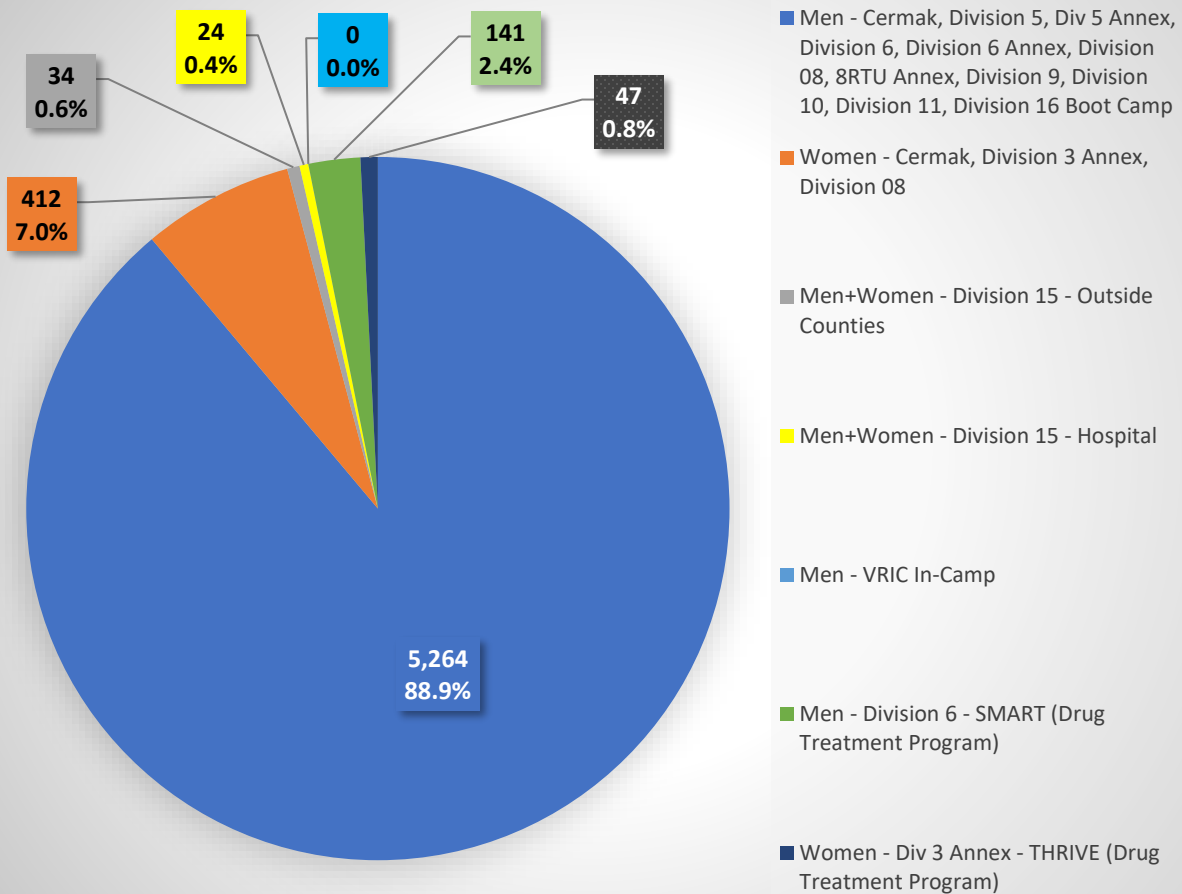

Sheriff's Daily Report

5/26/2026

Under the Custody of the Sheriff	
Total Male and Female	6,157
Jail Population	5,922
Community Corrections	235

Jail Population - Behind the Walls

Sheriff's Daily Report

5/26/2026

CCSO Population Demographics