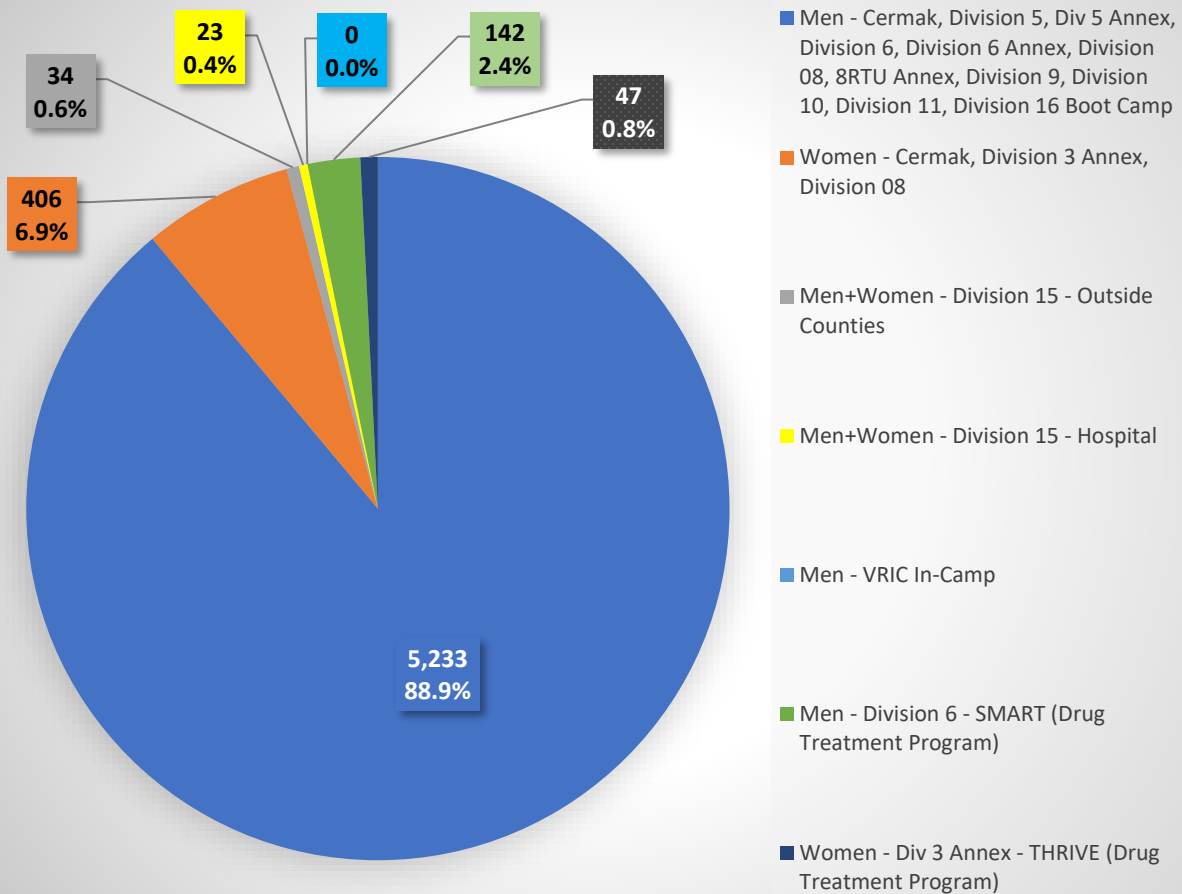

Sheriff's Daily Report

5/27/2026

Under the Custody of the Sheriff	
Total Male and Female	6,120
Jail Population	5,885
Community Corrections	235

Jail Population - Behind the Walls

Sheriff's Daily Report

5/27/2026

CCSO Population Demographics