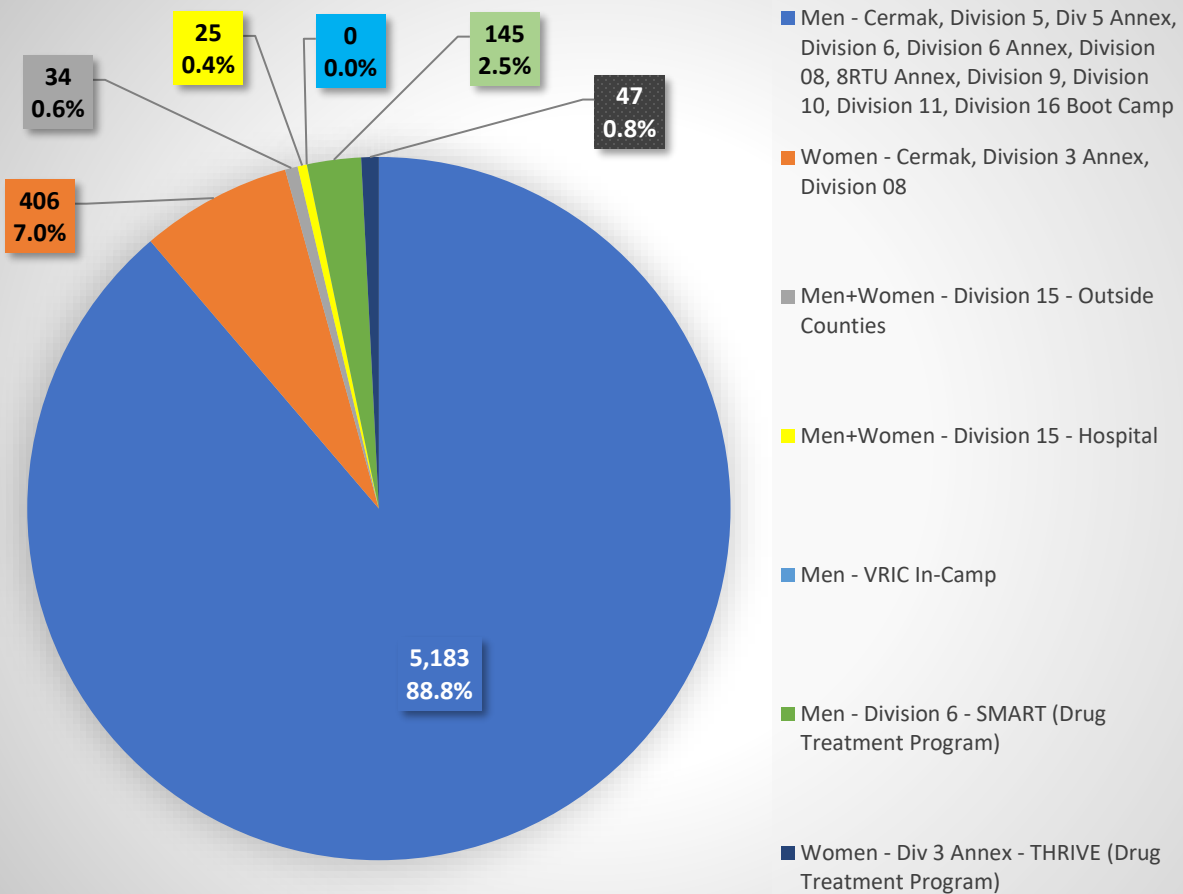

Sheriff's Daily Report

5/28/2026

Under the Custody of the Sheriff	
Total Male and Female	6,075
Jail Population	5,840
Community Corrections	235

Jail Population - Behind the Walls

Sheriff's Daily Report

5/28/2026

CCSO Population Demographics