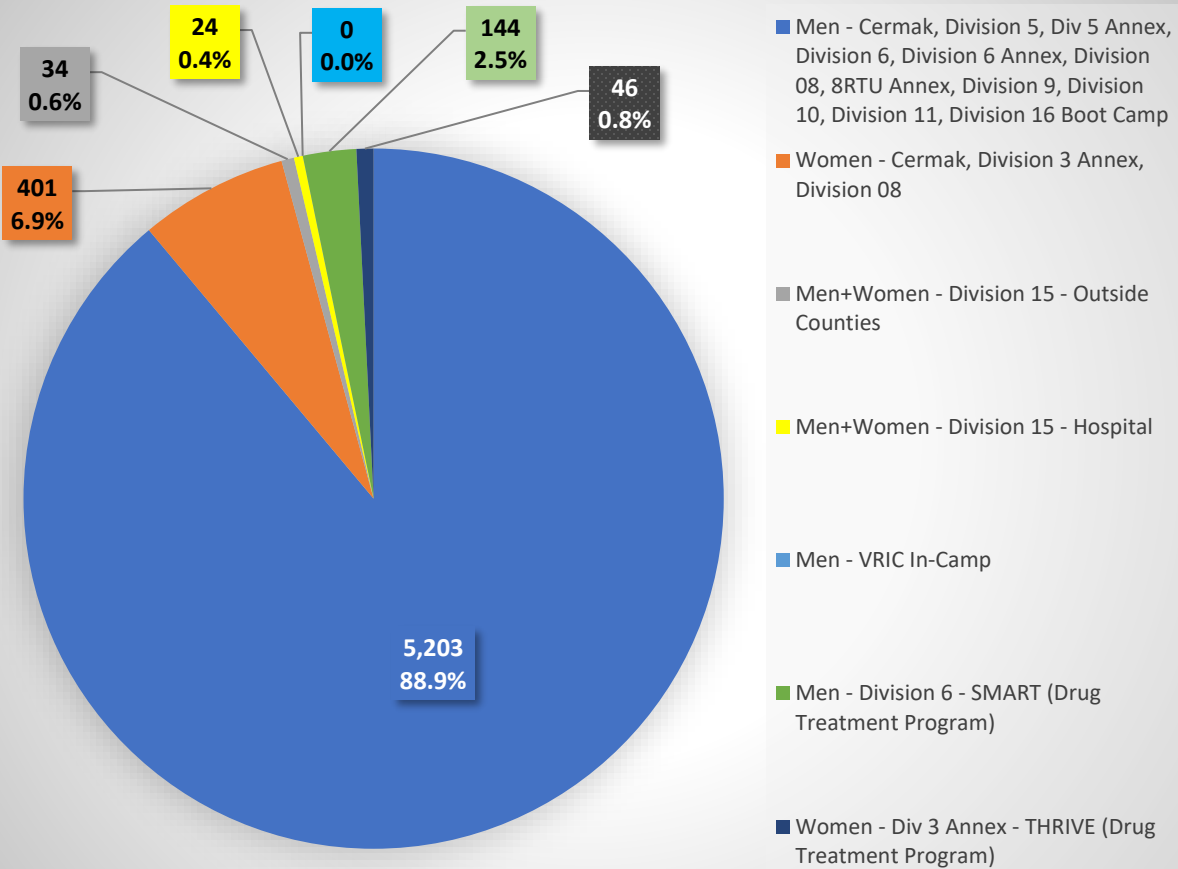

Sheriff's Daily Report

5/29/2026

Under the Custody of the Sheriff	
Total Male and Female	6,083
Jail Population	5,852
Community Corrections	231

Jail Population - Behind the Walls

Sheriff's Daily Report

5/29/2026

CCSO Population Demographics