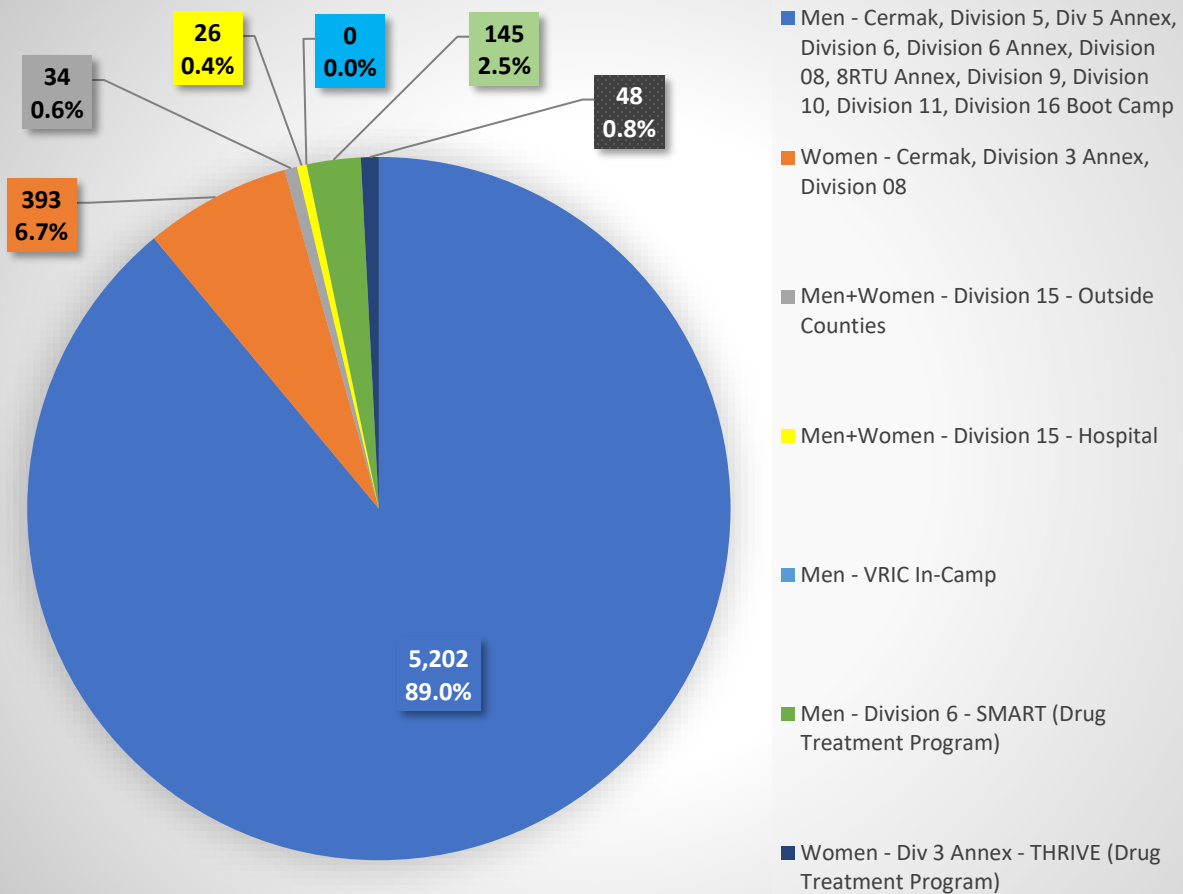

# Sheriff's Daily Report

## 5/30/2026

Under the Custody of the Sheriff	
Total Male and Female	6,079
Jail Population	5,848
Community Corrections	231

### Jail Population - Behind the Walls