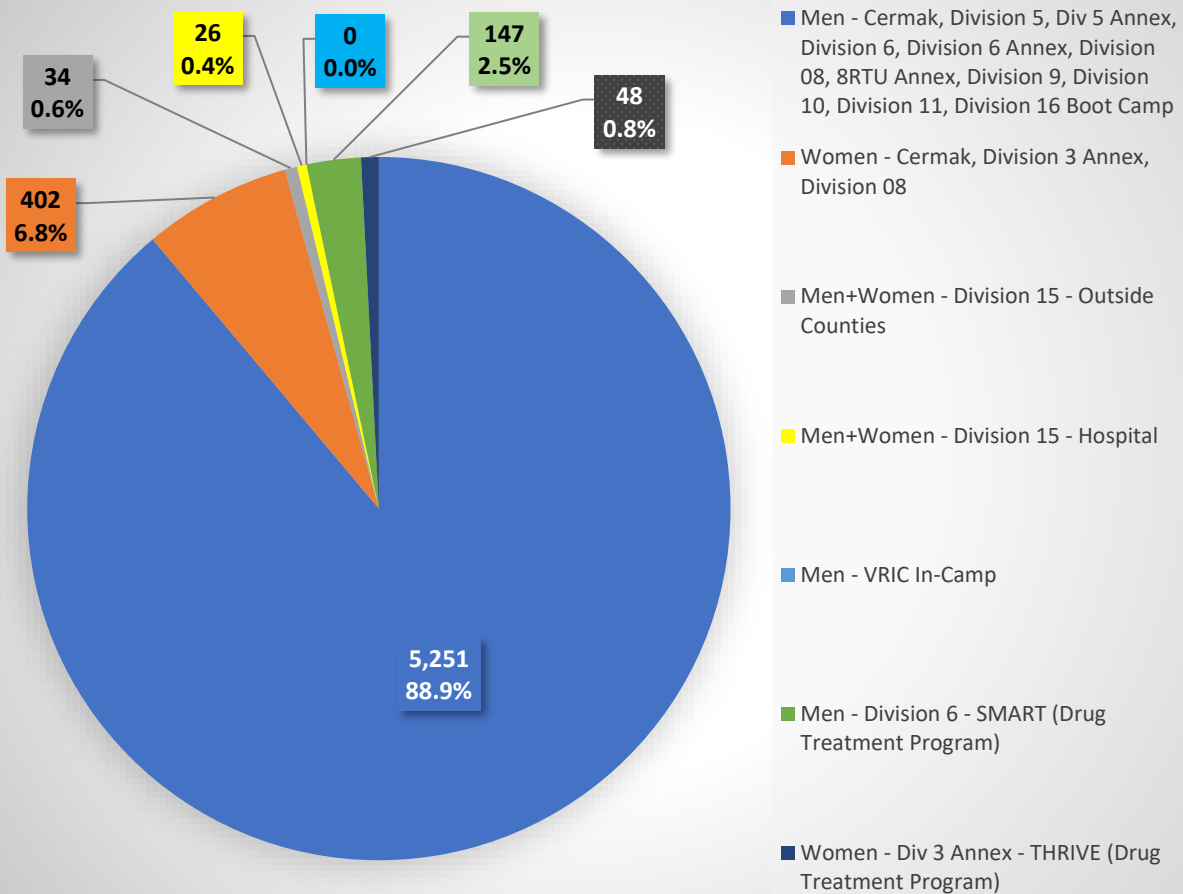

Sheriff's Daily Report

5/31/2026

Under the Custody of the Sheriff	
Total Male and Female	6,139
Jail Population	5,908
Community Corrections	231

Jail Population - Behind the Walls

Sheriff's Daily Report

5/31/2026

CCSO Population Demographics