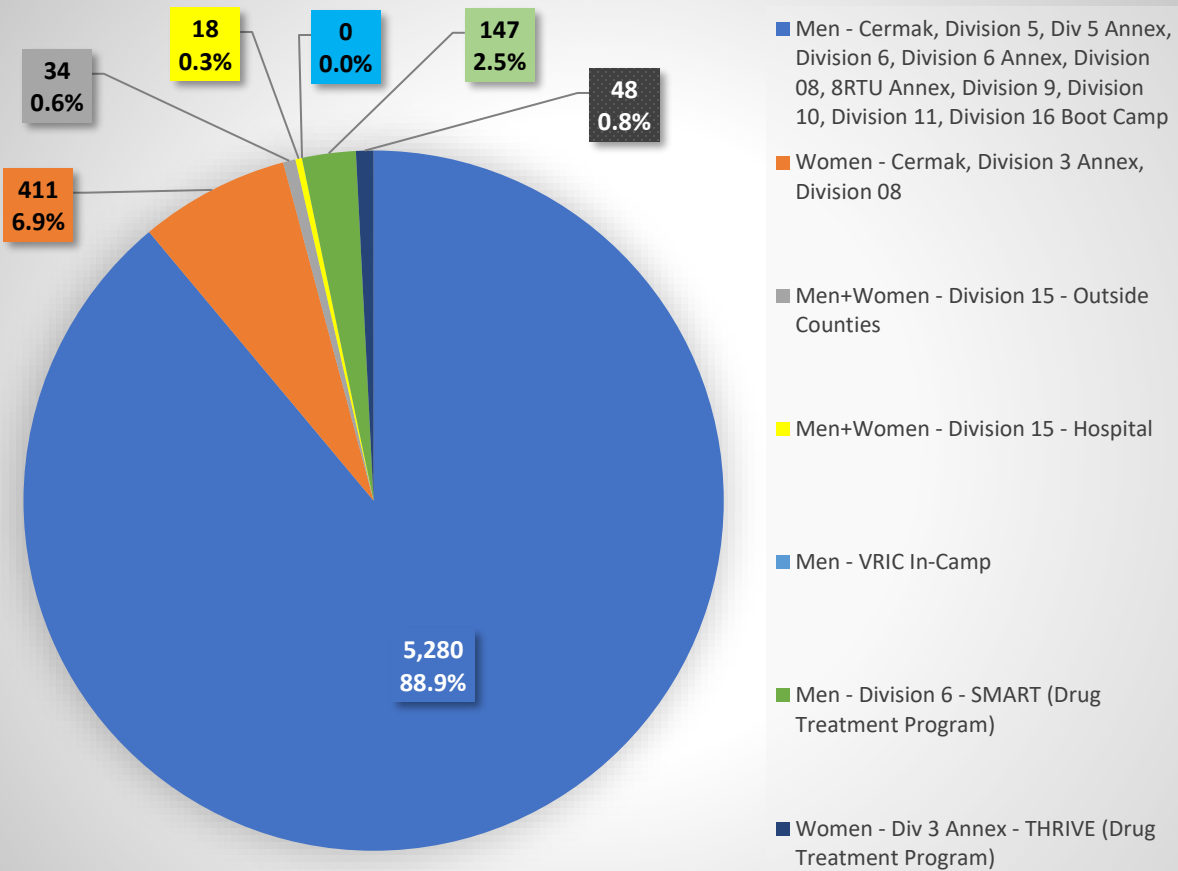

# Sheriff's Daily Report

## 6/1/2026

Under the Custody of the Sheriff	
Total Male and Female	6,169
Jail Population	5,938
Community Corrections	231

### Jail Population - Behind the Walls