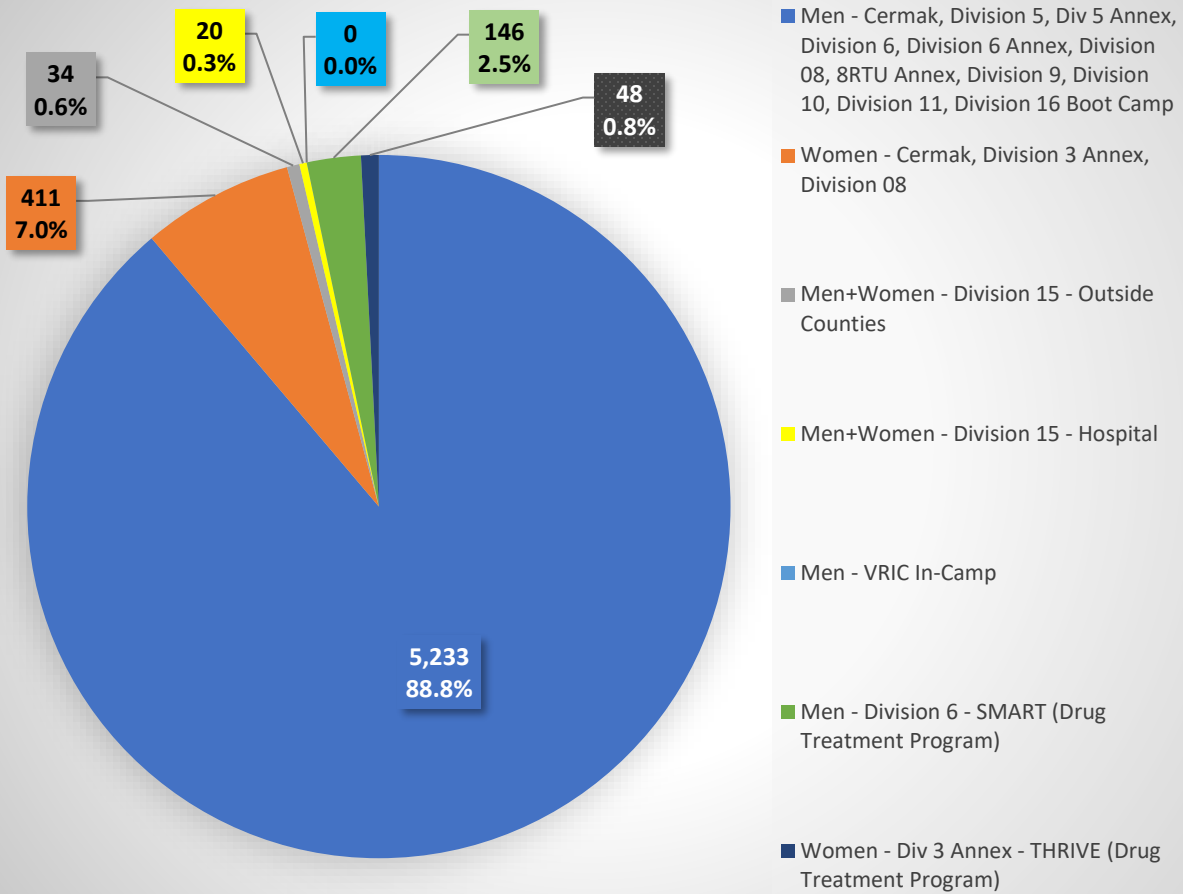

# Sheriff's Daily Report

6/2/2026

Under the Custody of the Sheriff	
Total Male and Female	6,123
Jail Population	5,892
Community Corrections	231

## Jail Population - Behind the Walls