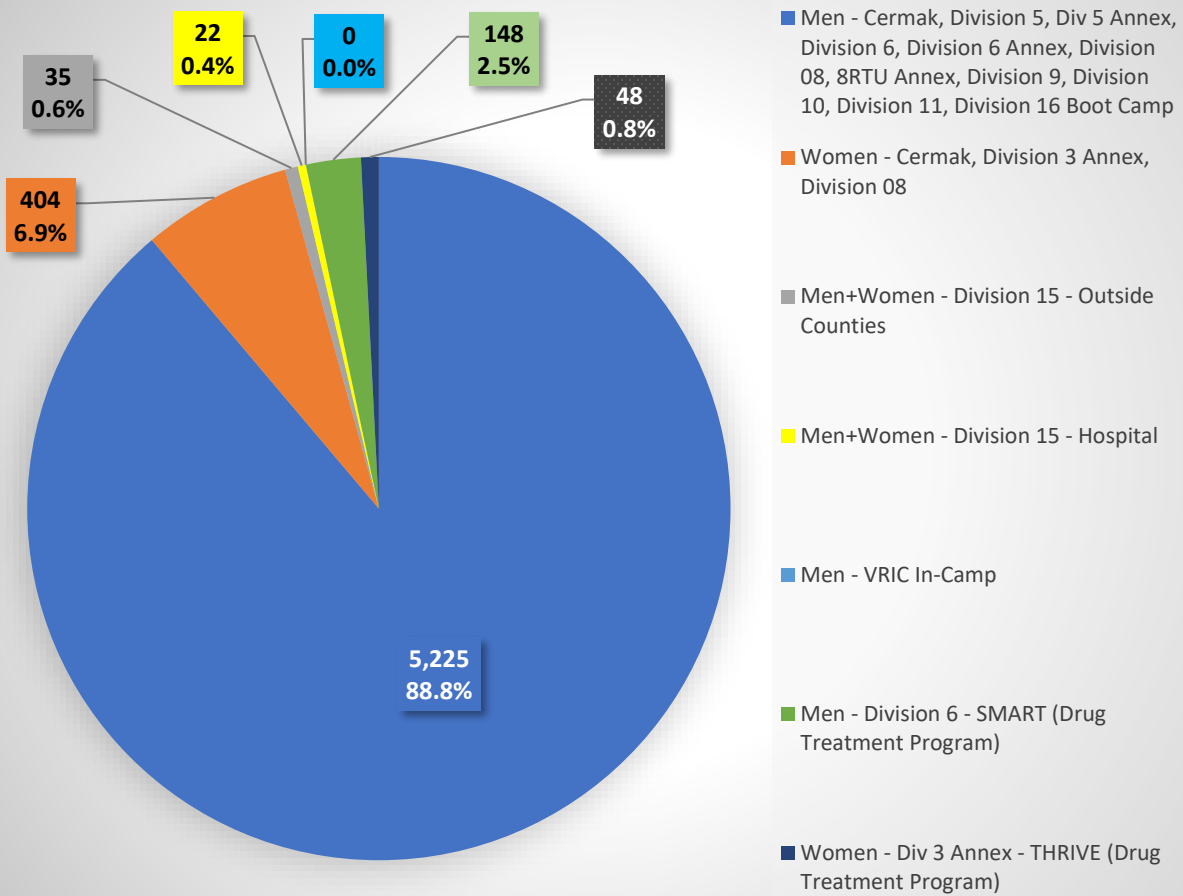

Sheriff's Daily Report

6/3/2026

Under the Custody of the Sheriff	
Total Male and Female	6,113
Jail Population	5,882
Community Corrections	231

Jail Population - Behind the Walls

Sheriff's Daily Report

6/3/2026

CCSO Population Demographics