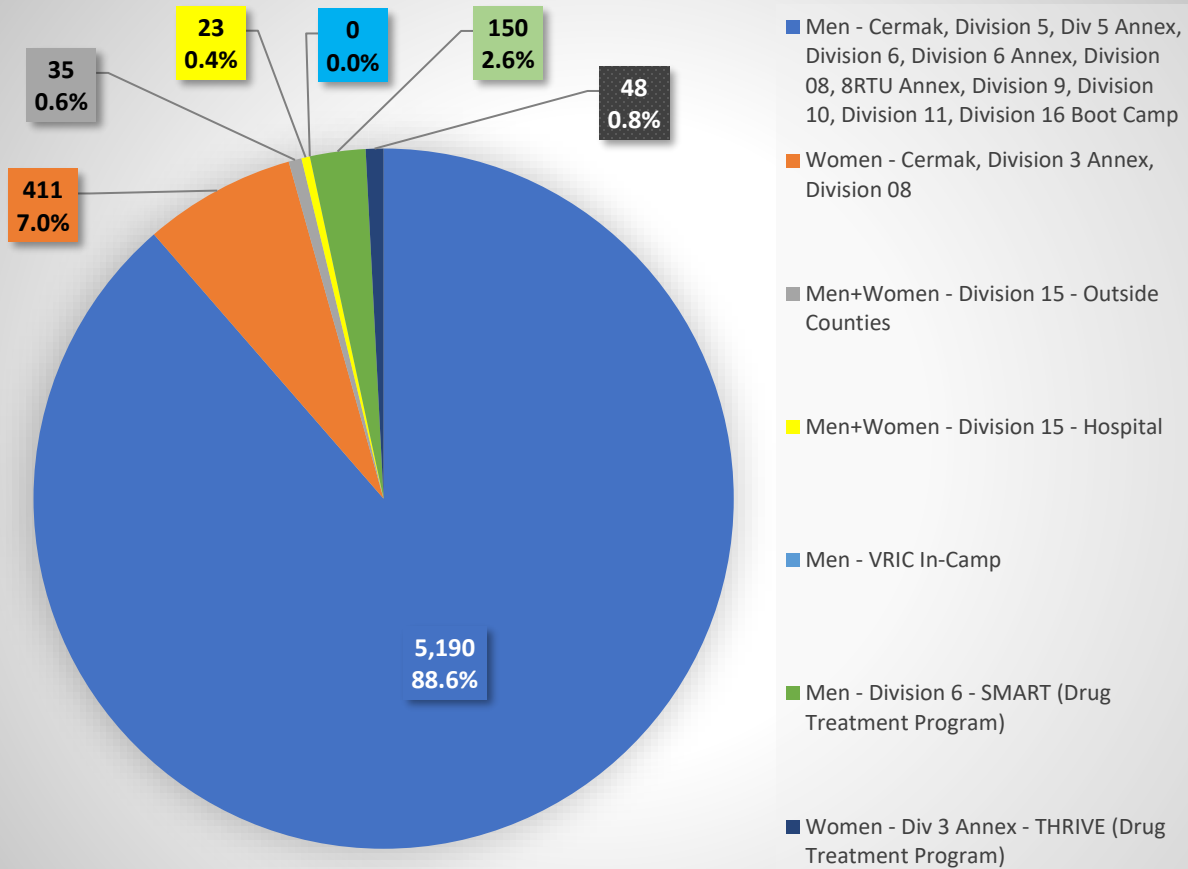

Sheriff's Daily Report

6/4/2026

Under the Custody of the Sheriff	
Total Male and Female	6,087
Jail Population	5,857
Community Corrections	230

Jail Population - Behind the Walls

Sheriff's Daily Report

6/4/2026

CCSO Population Demographics