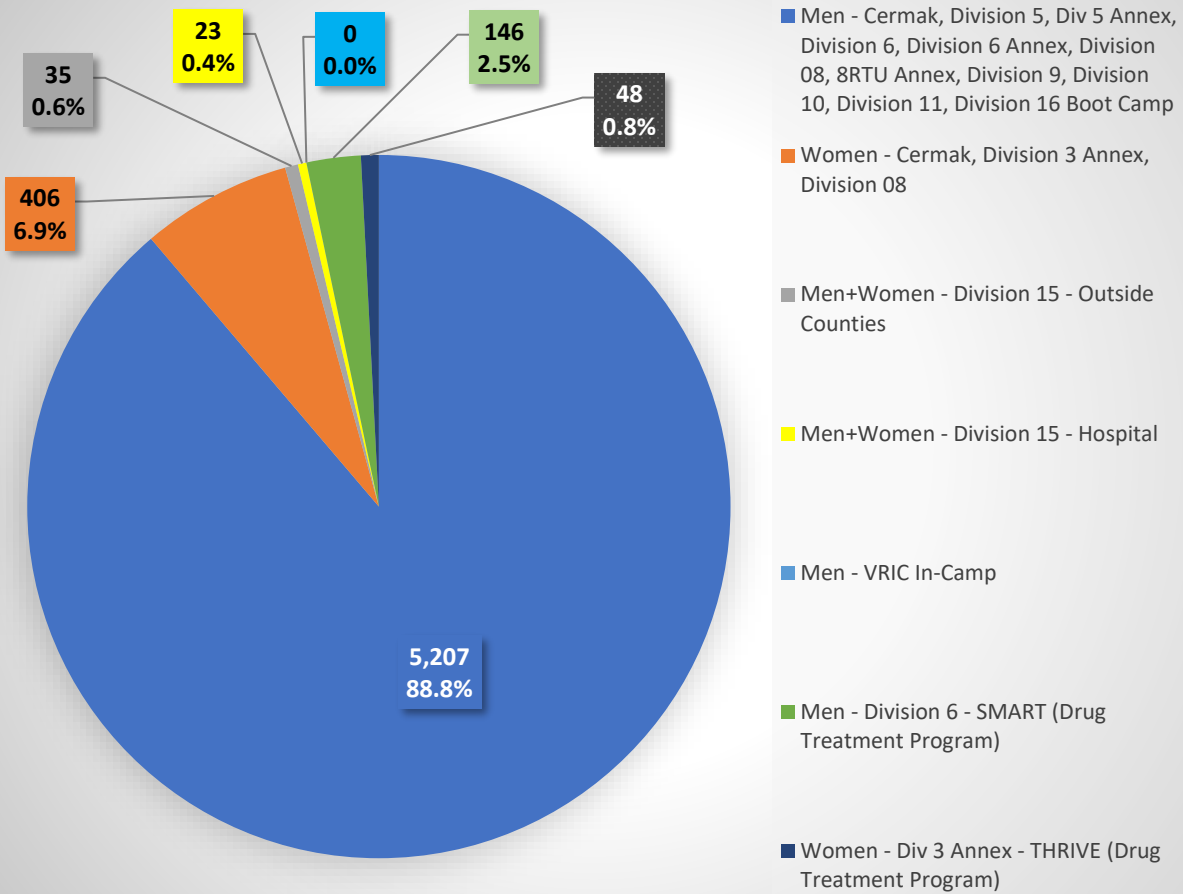

# Sheriff's Daily Report

## 6/5/2026

Under the Custody of the Sheriff	
Total Male and Female	6,095
Jail Population	5,865
Community Corrections	230

### Jail Population - Behind the Walls