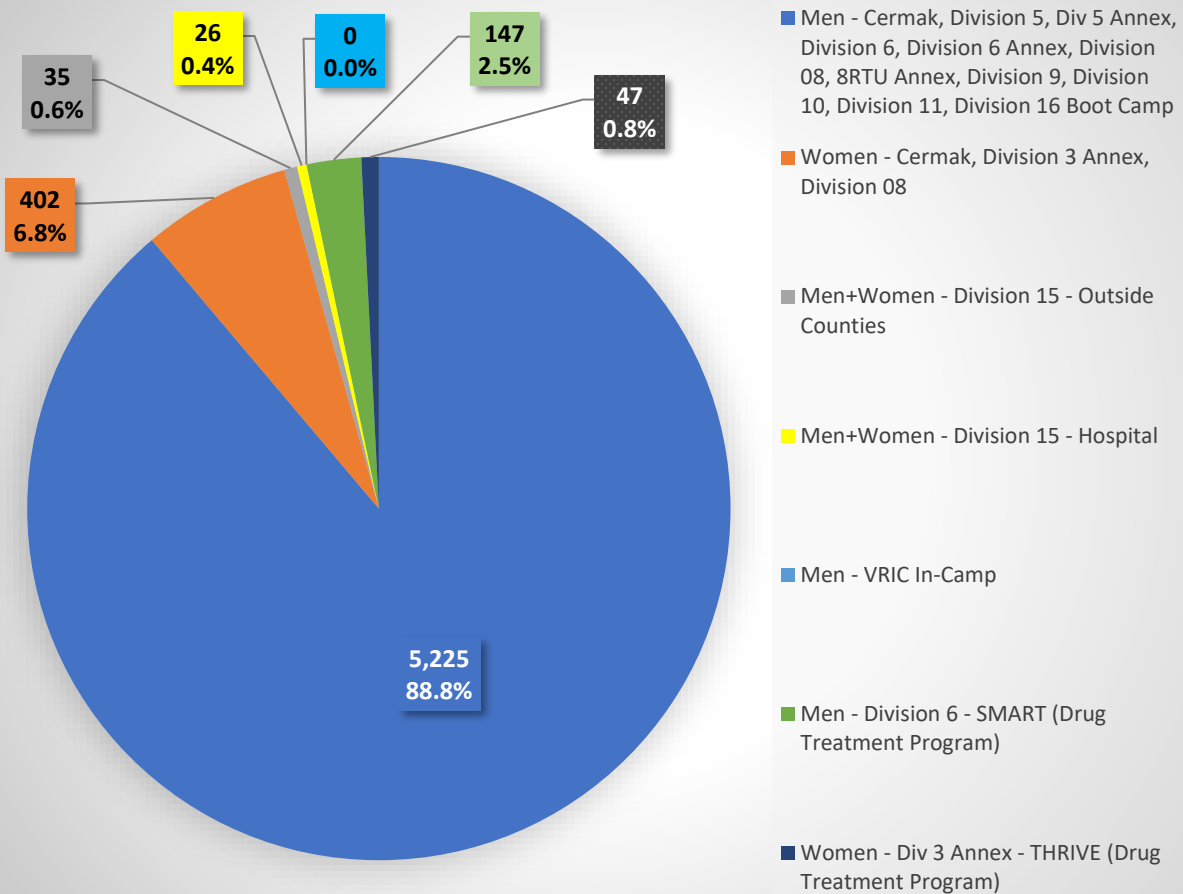

Sheriff's Daily Report

6/6/2026

Under the Custody of the Sheriff	
Total Male and Female	6,111
Jail Population	5,882
Community Corrections	229

Jail Population - Behind the Walls

Sheriff's Daily Report

6/6/2026

CCSO Population Demographics