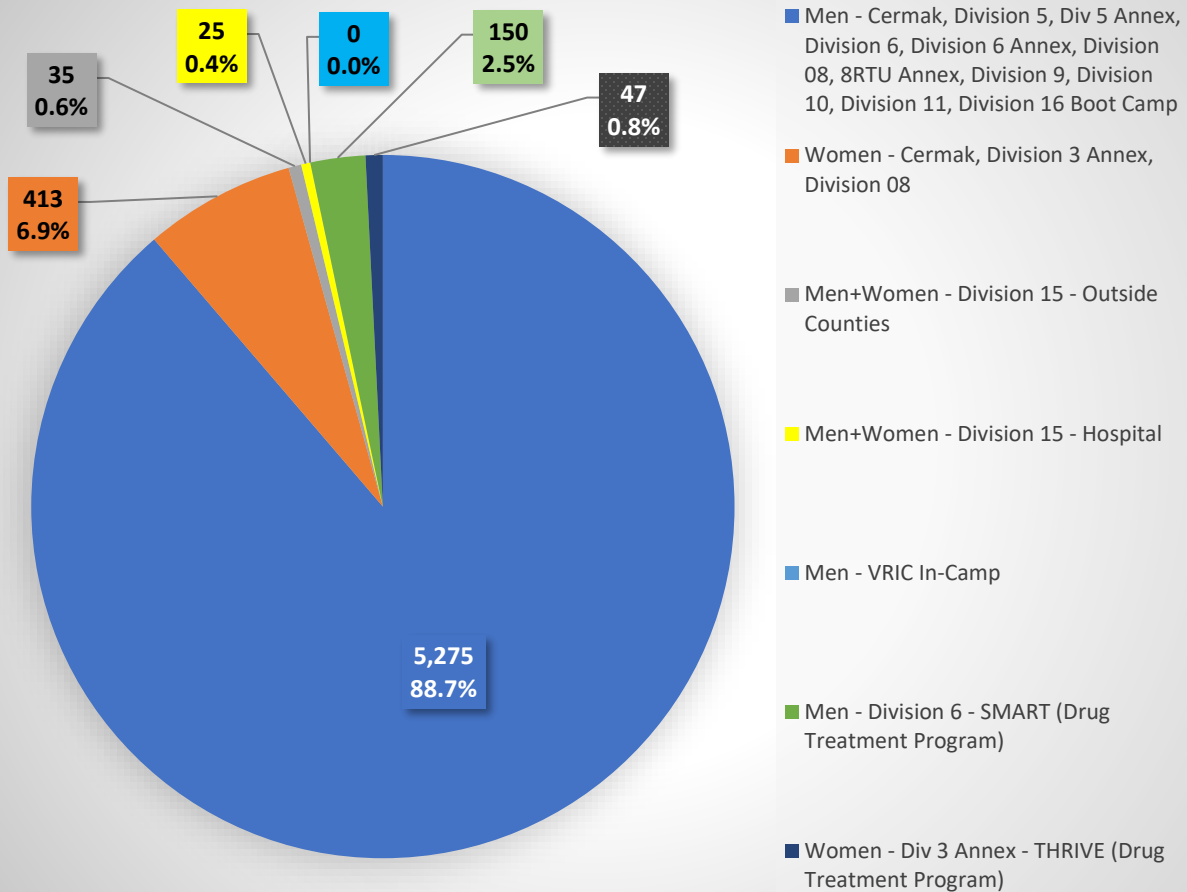

Sheriff's Daily Report

6/7/2026

Under the Custody of the Sheriff	
Total Male and Female	6,173
Jail Population	5,945
Community Corrections	228

Jail Population - Behind the Walls

Sheriff's Daily Report

6/7/2026

CCSO Population Demographics